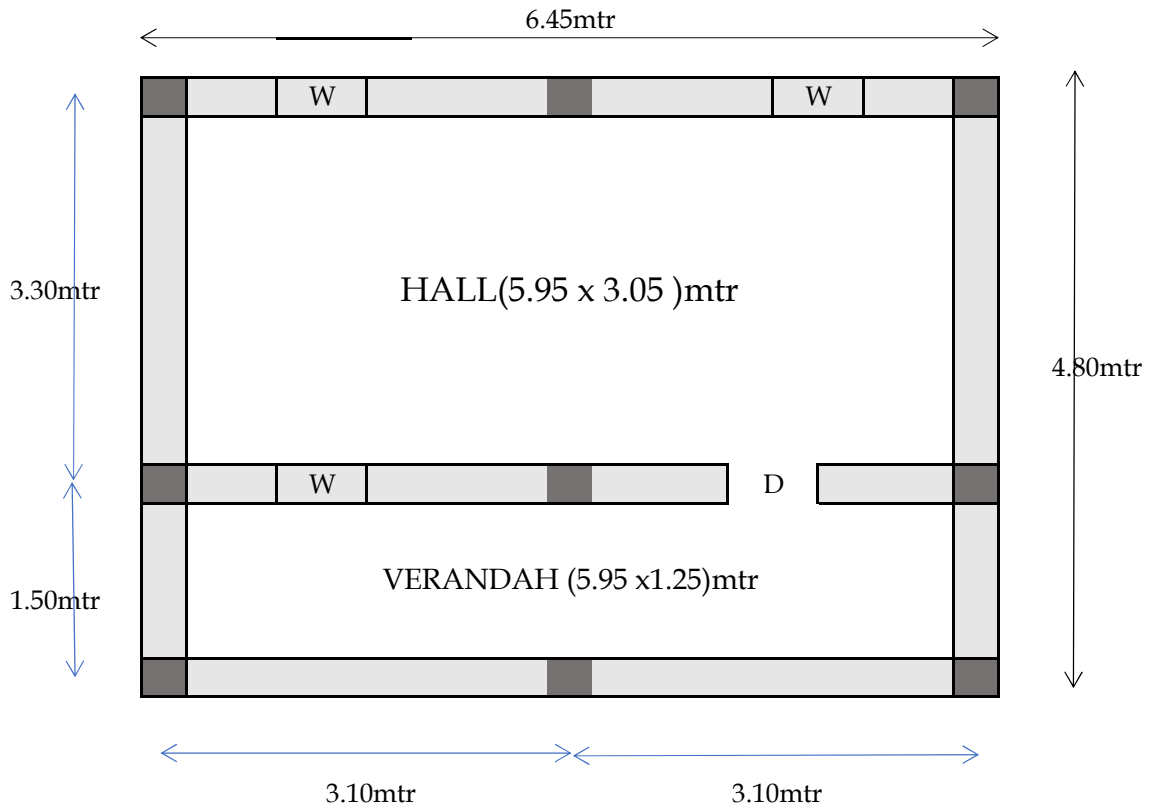

Shiva mandir

DOOR size = 1.05/2.10 mtr

WINDOW = .90/1.20 mtr