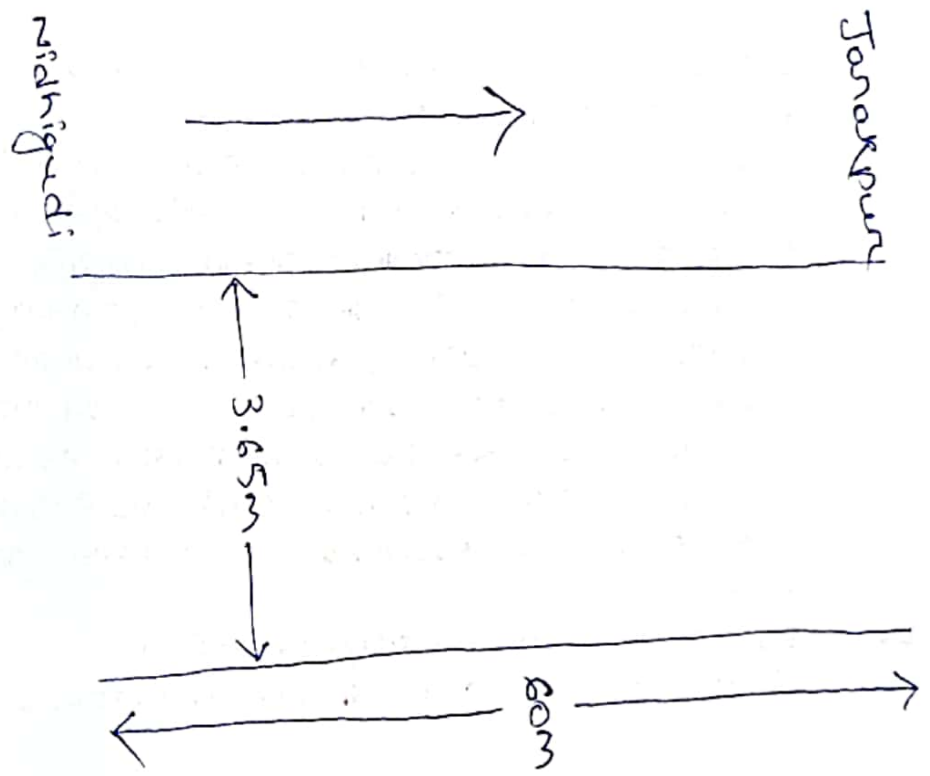

Midhigudi to Tanakpur
CC Road

DRAWING & LOCATION
M:AP

Est - 3.00L

KERAMA
GIP HQ