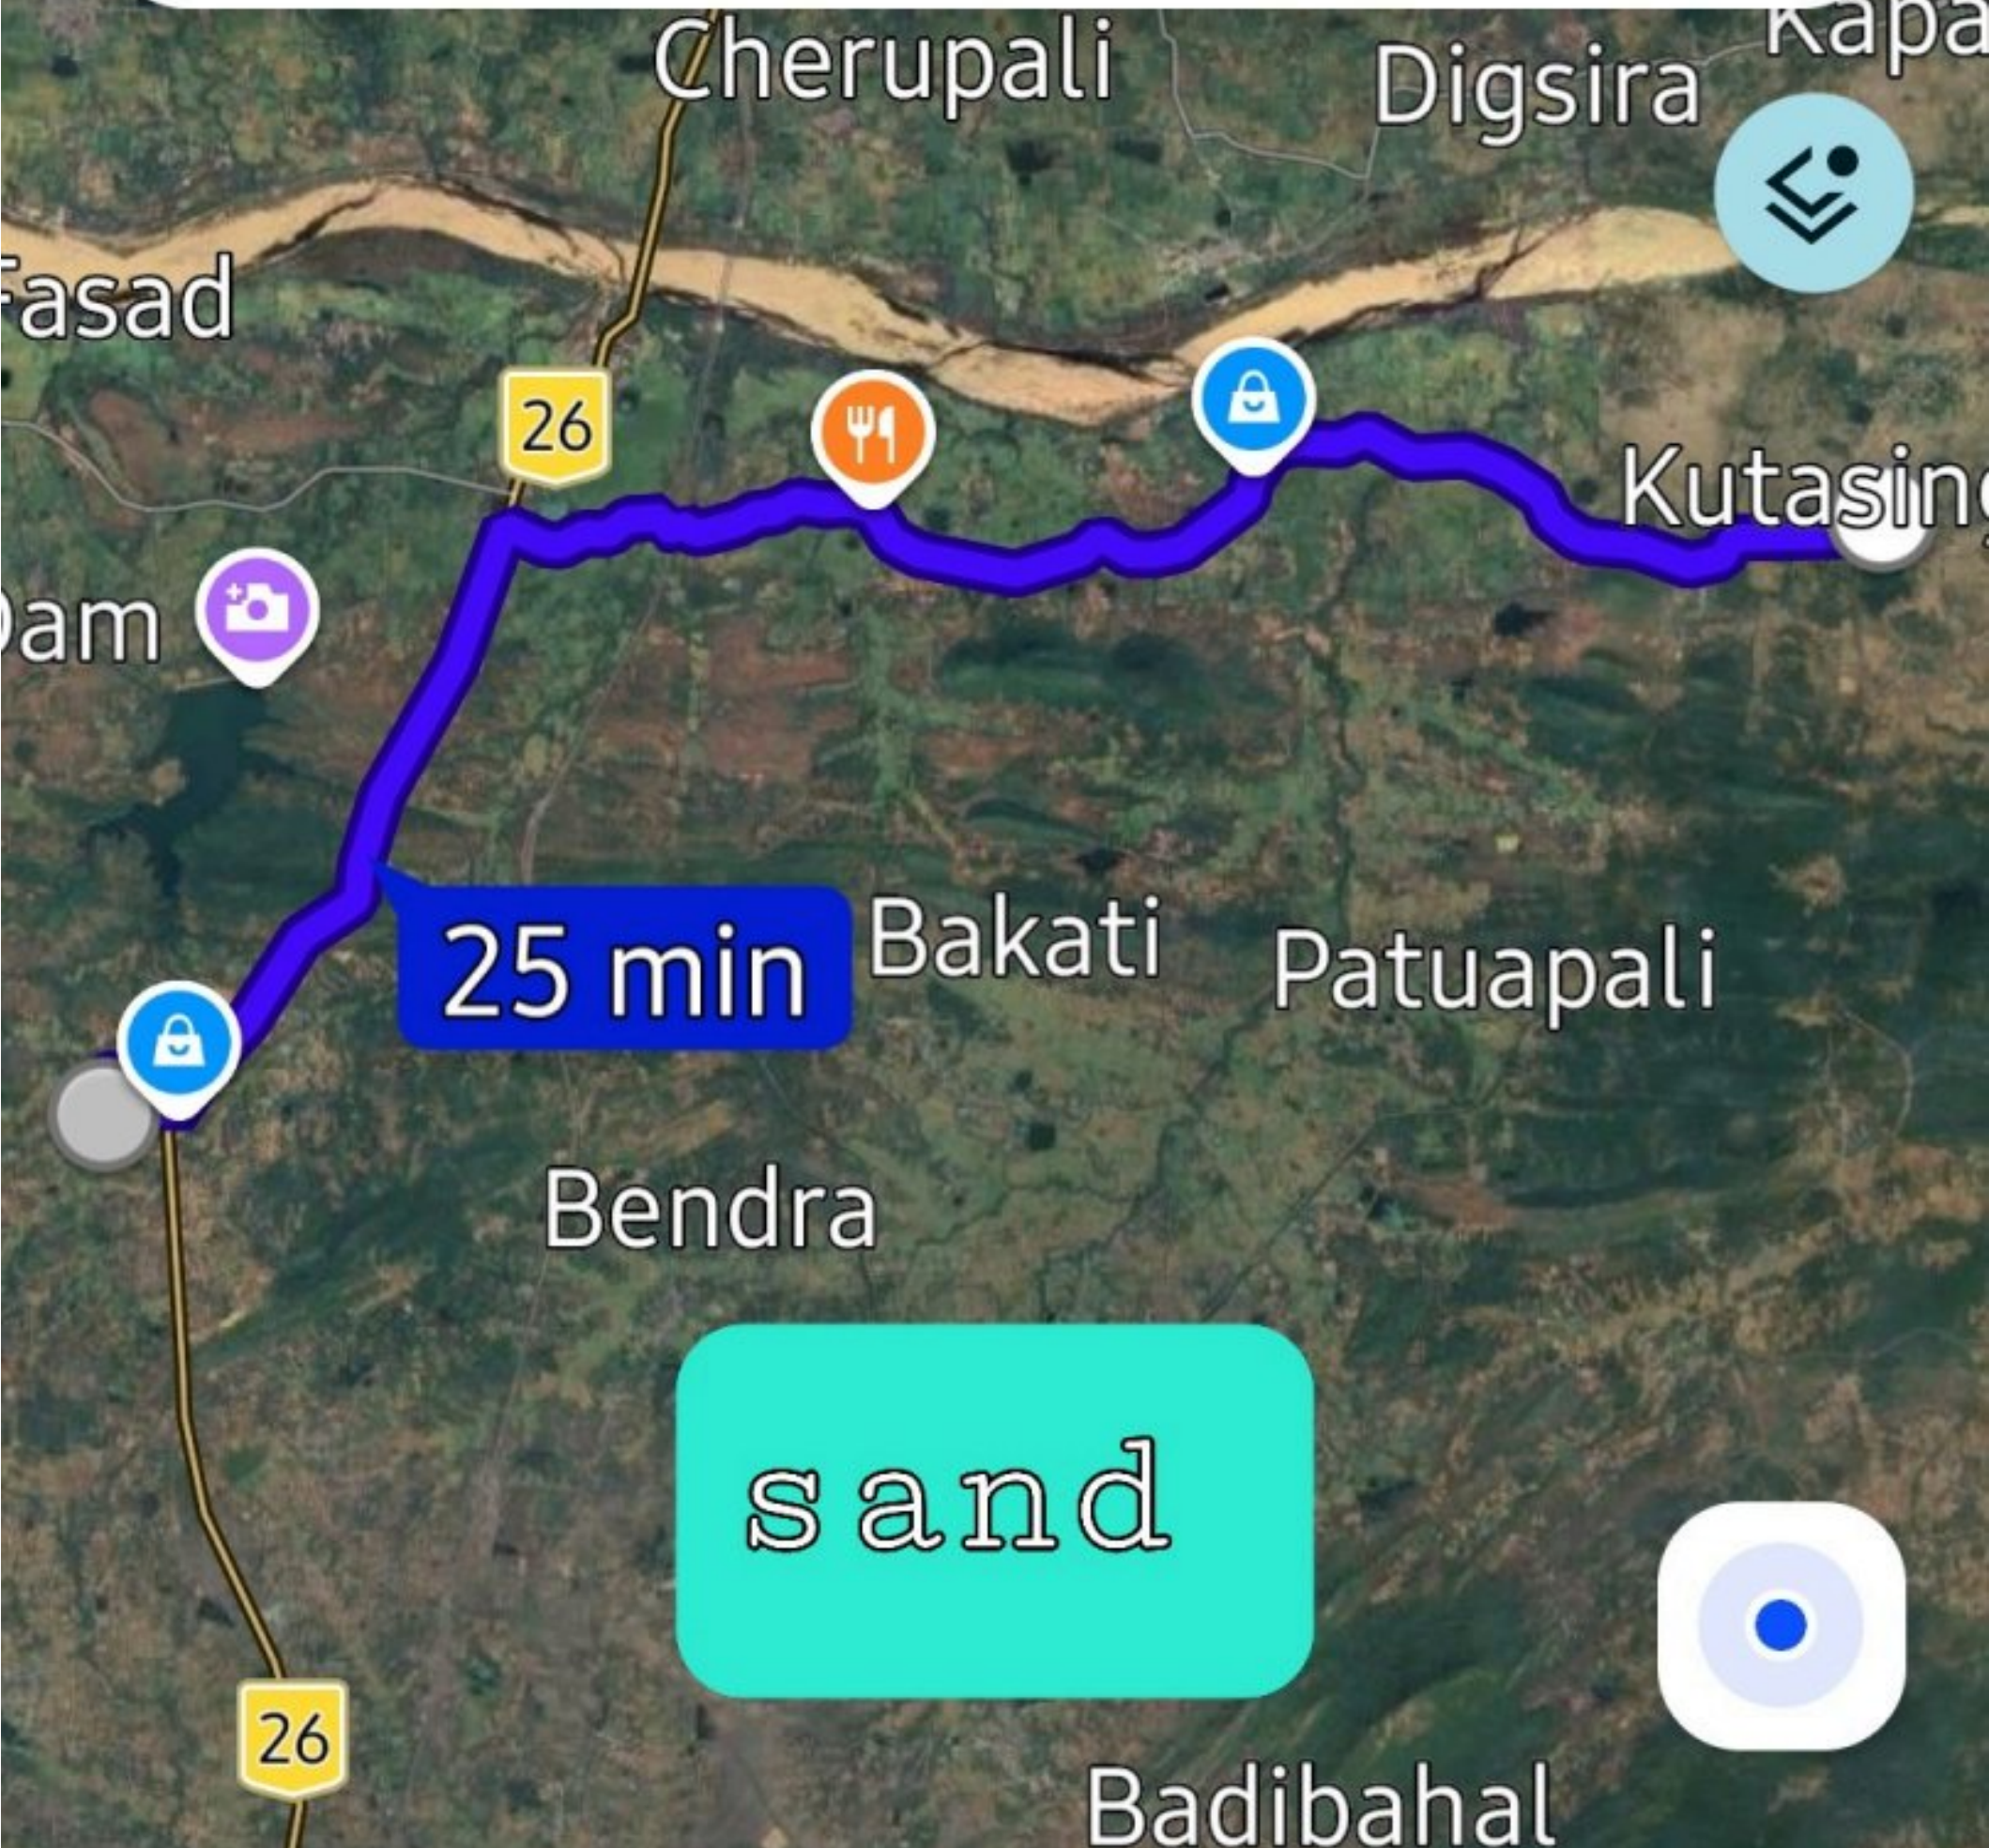

## 31 min (21 km)

Fastest route now due to traffic conditions

» Preview

Add stops

Share

○ Rampur

⋮

📍 Kutasingha

⬆️⬆️

25 min

sand

# Drive

⌵

🔗

✕

🚗 25 min    🏍️ 26 min    🚆 —    🚶 3 h

## 25 min (15 km)

Fastest route now due to traffic conditions

» Preview    📍 Add stops    🔗 Share