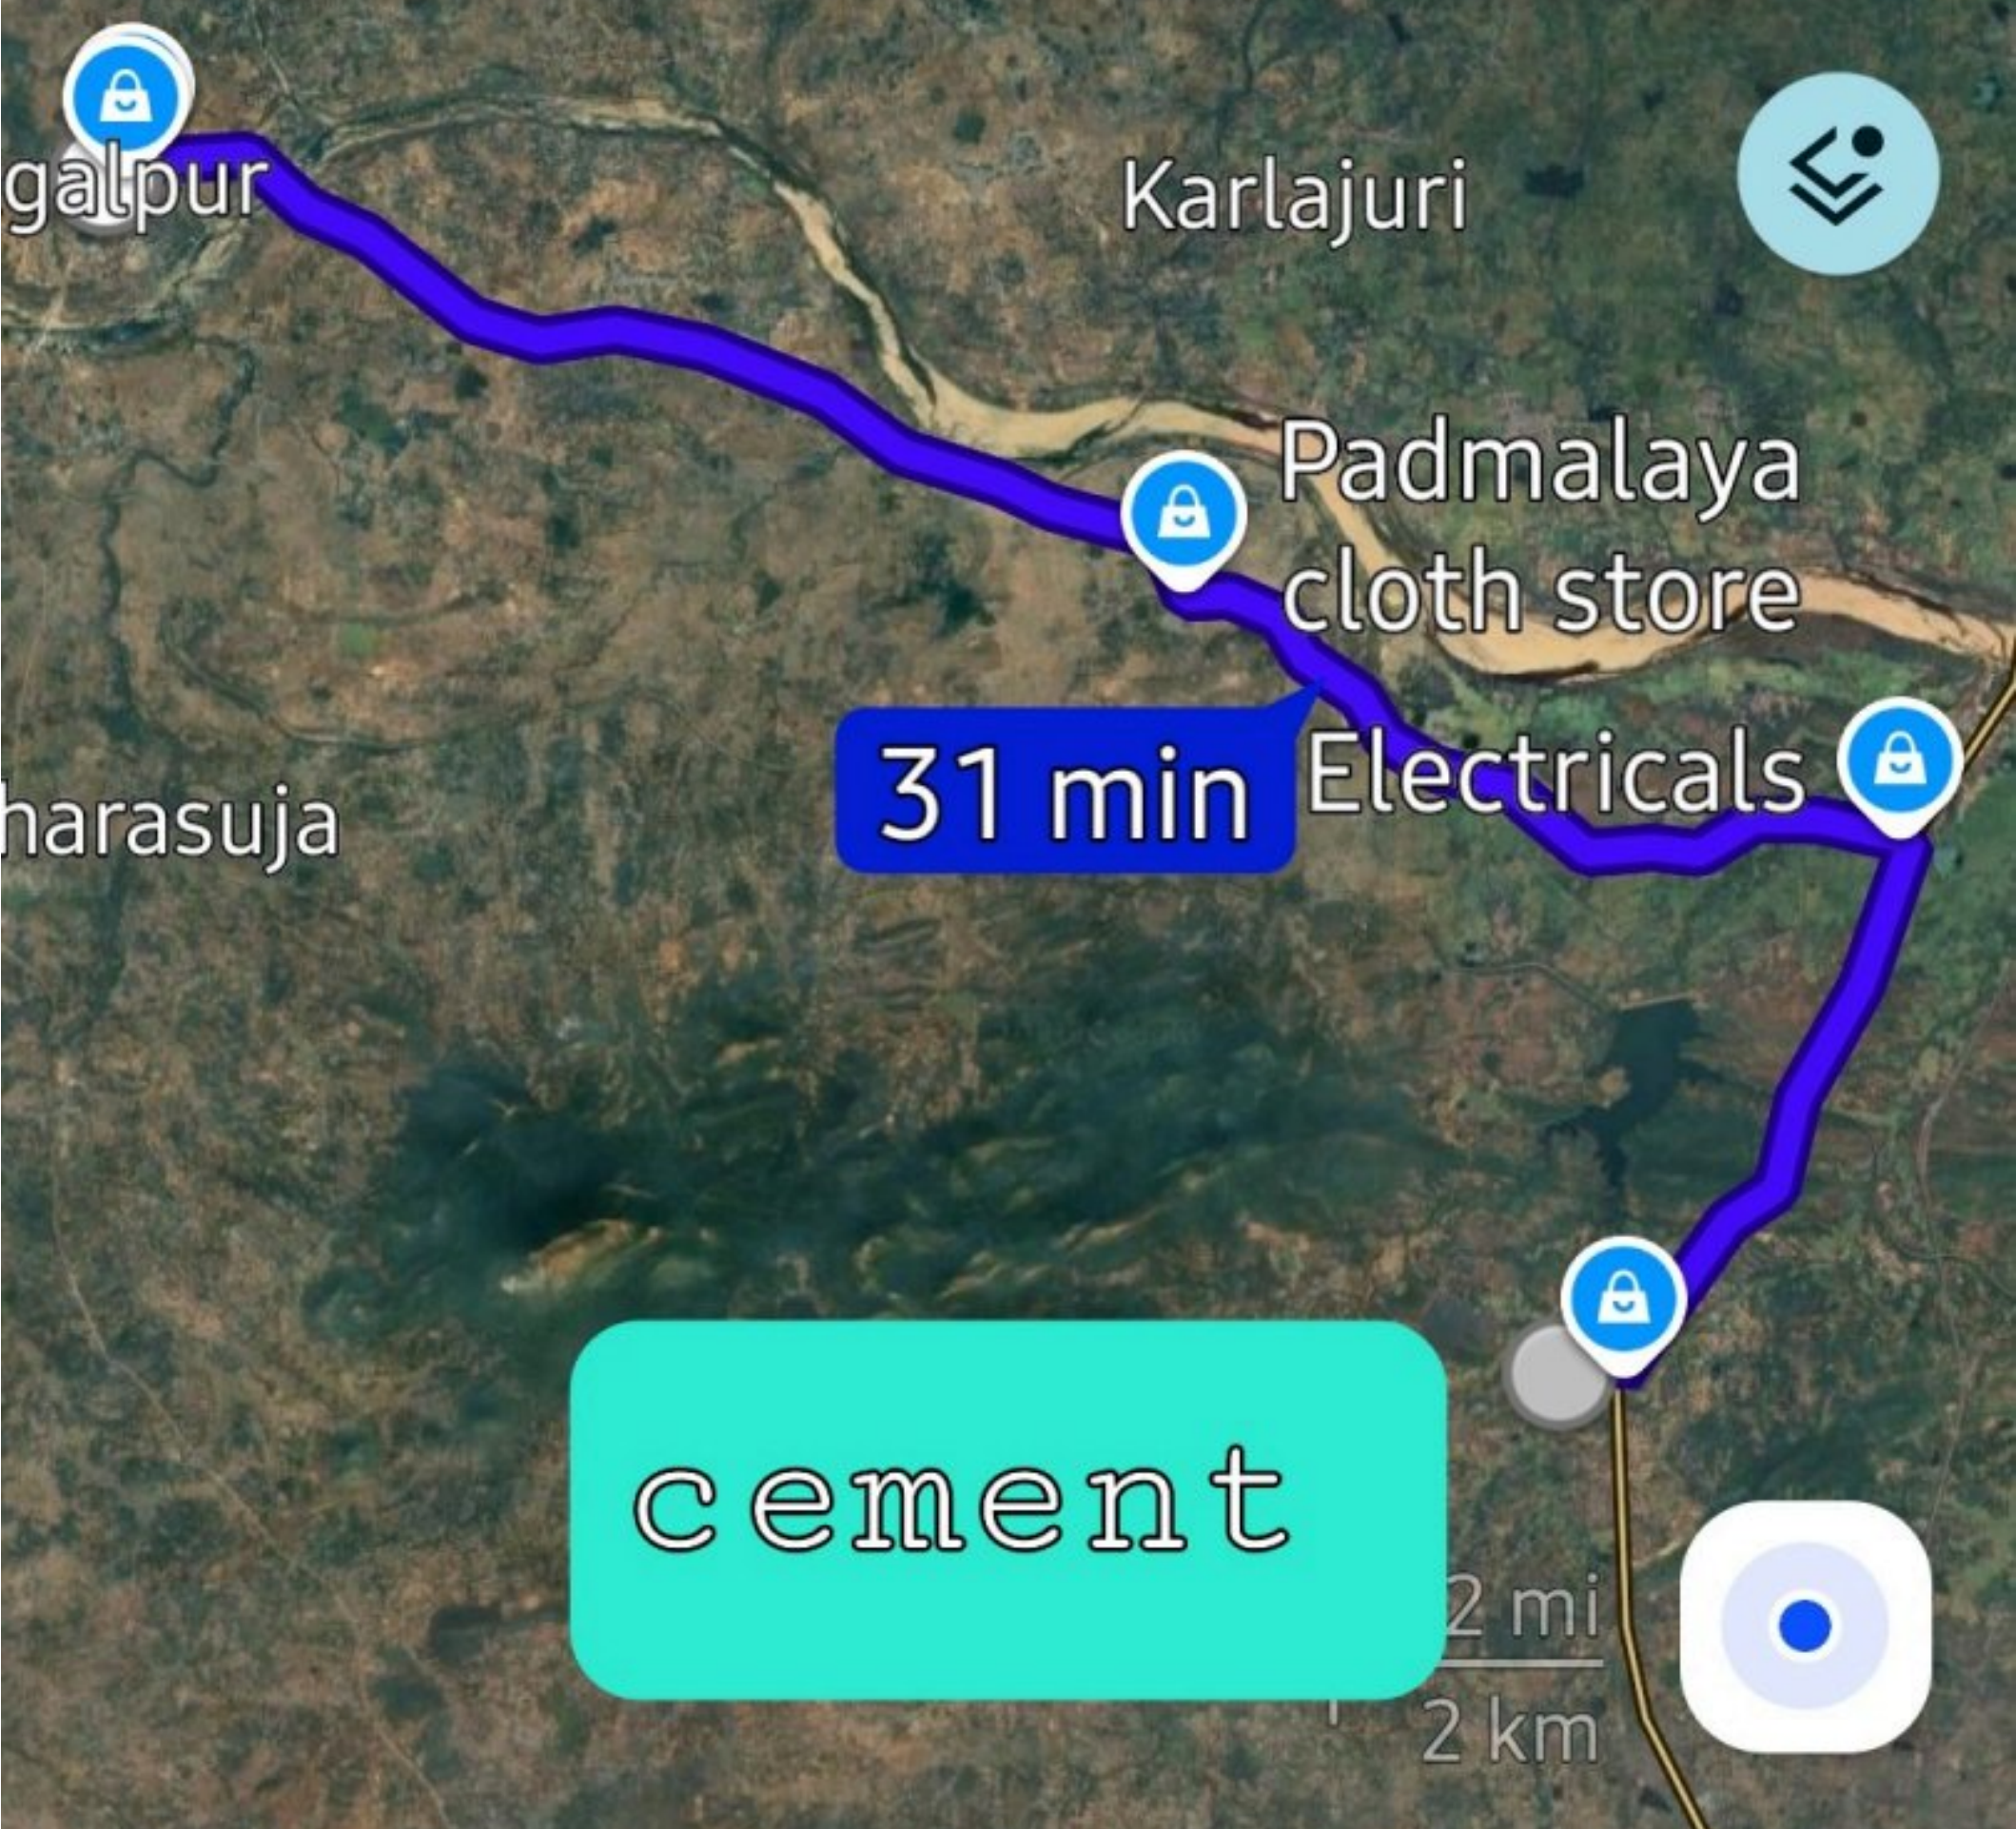

## 12 min (8.9 km)

Fastest route

» Preview

Add stops

Share

Rampur

Agalpur

## 31 min (21 km)

Fastest route now due to traffic conditions

» Preview

Add stops

Share

○ Rampur

⋮

📍 Kutasingha