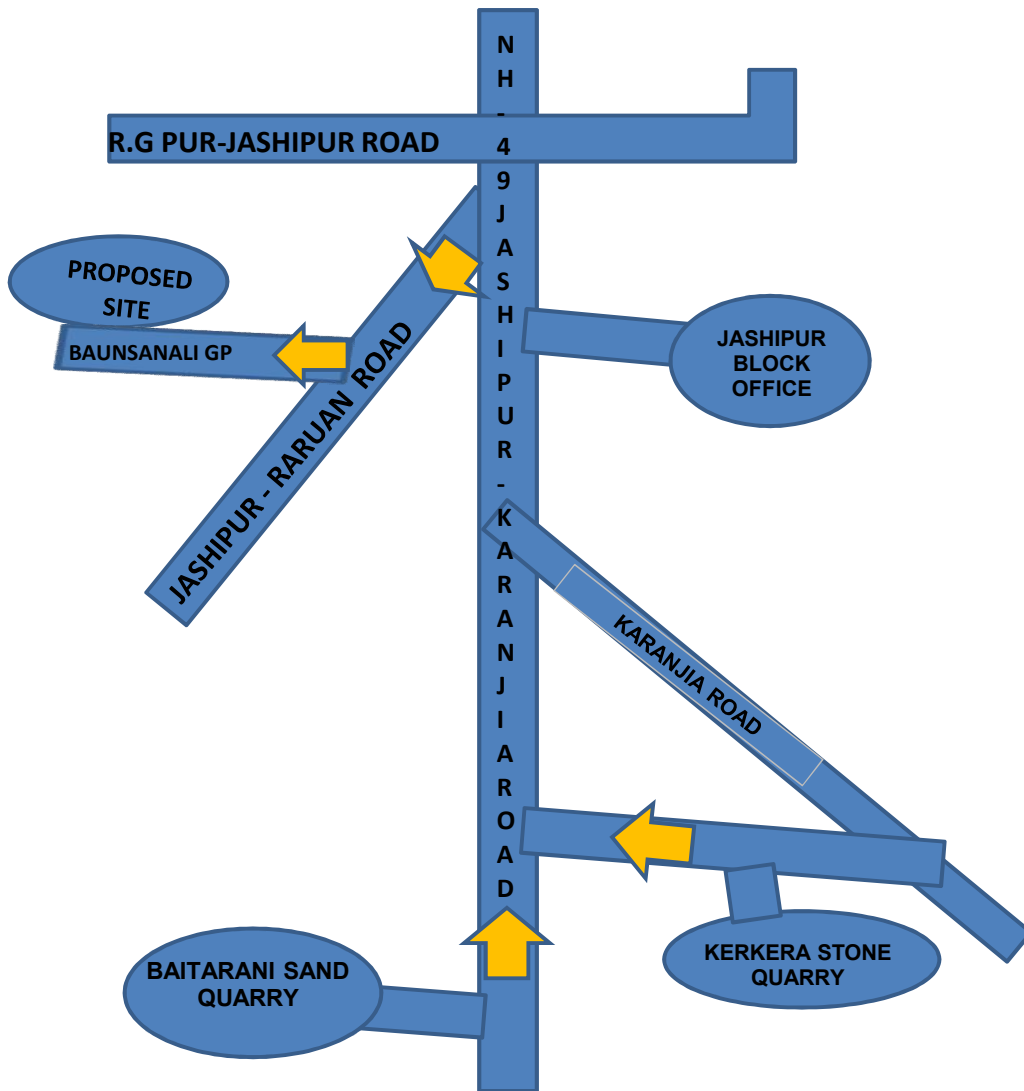

QUARRY MAP

(NOT TO SCALE)

SL NO	MINERAL NAME	QUARRY NAME	DISTANCE IN KM
1	SAND	BAITARANI	50 KM
2	STONE PRODUCT	KERKERA	40KM
3	CEMENT	JASHIPUR	20KM