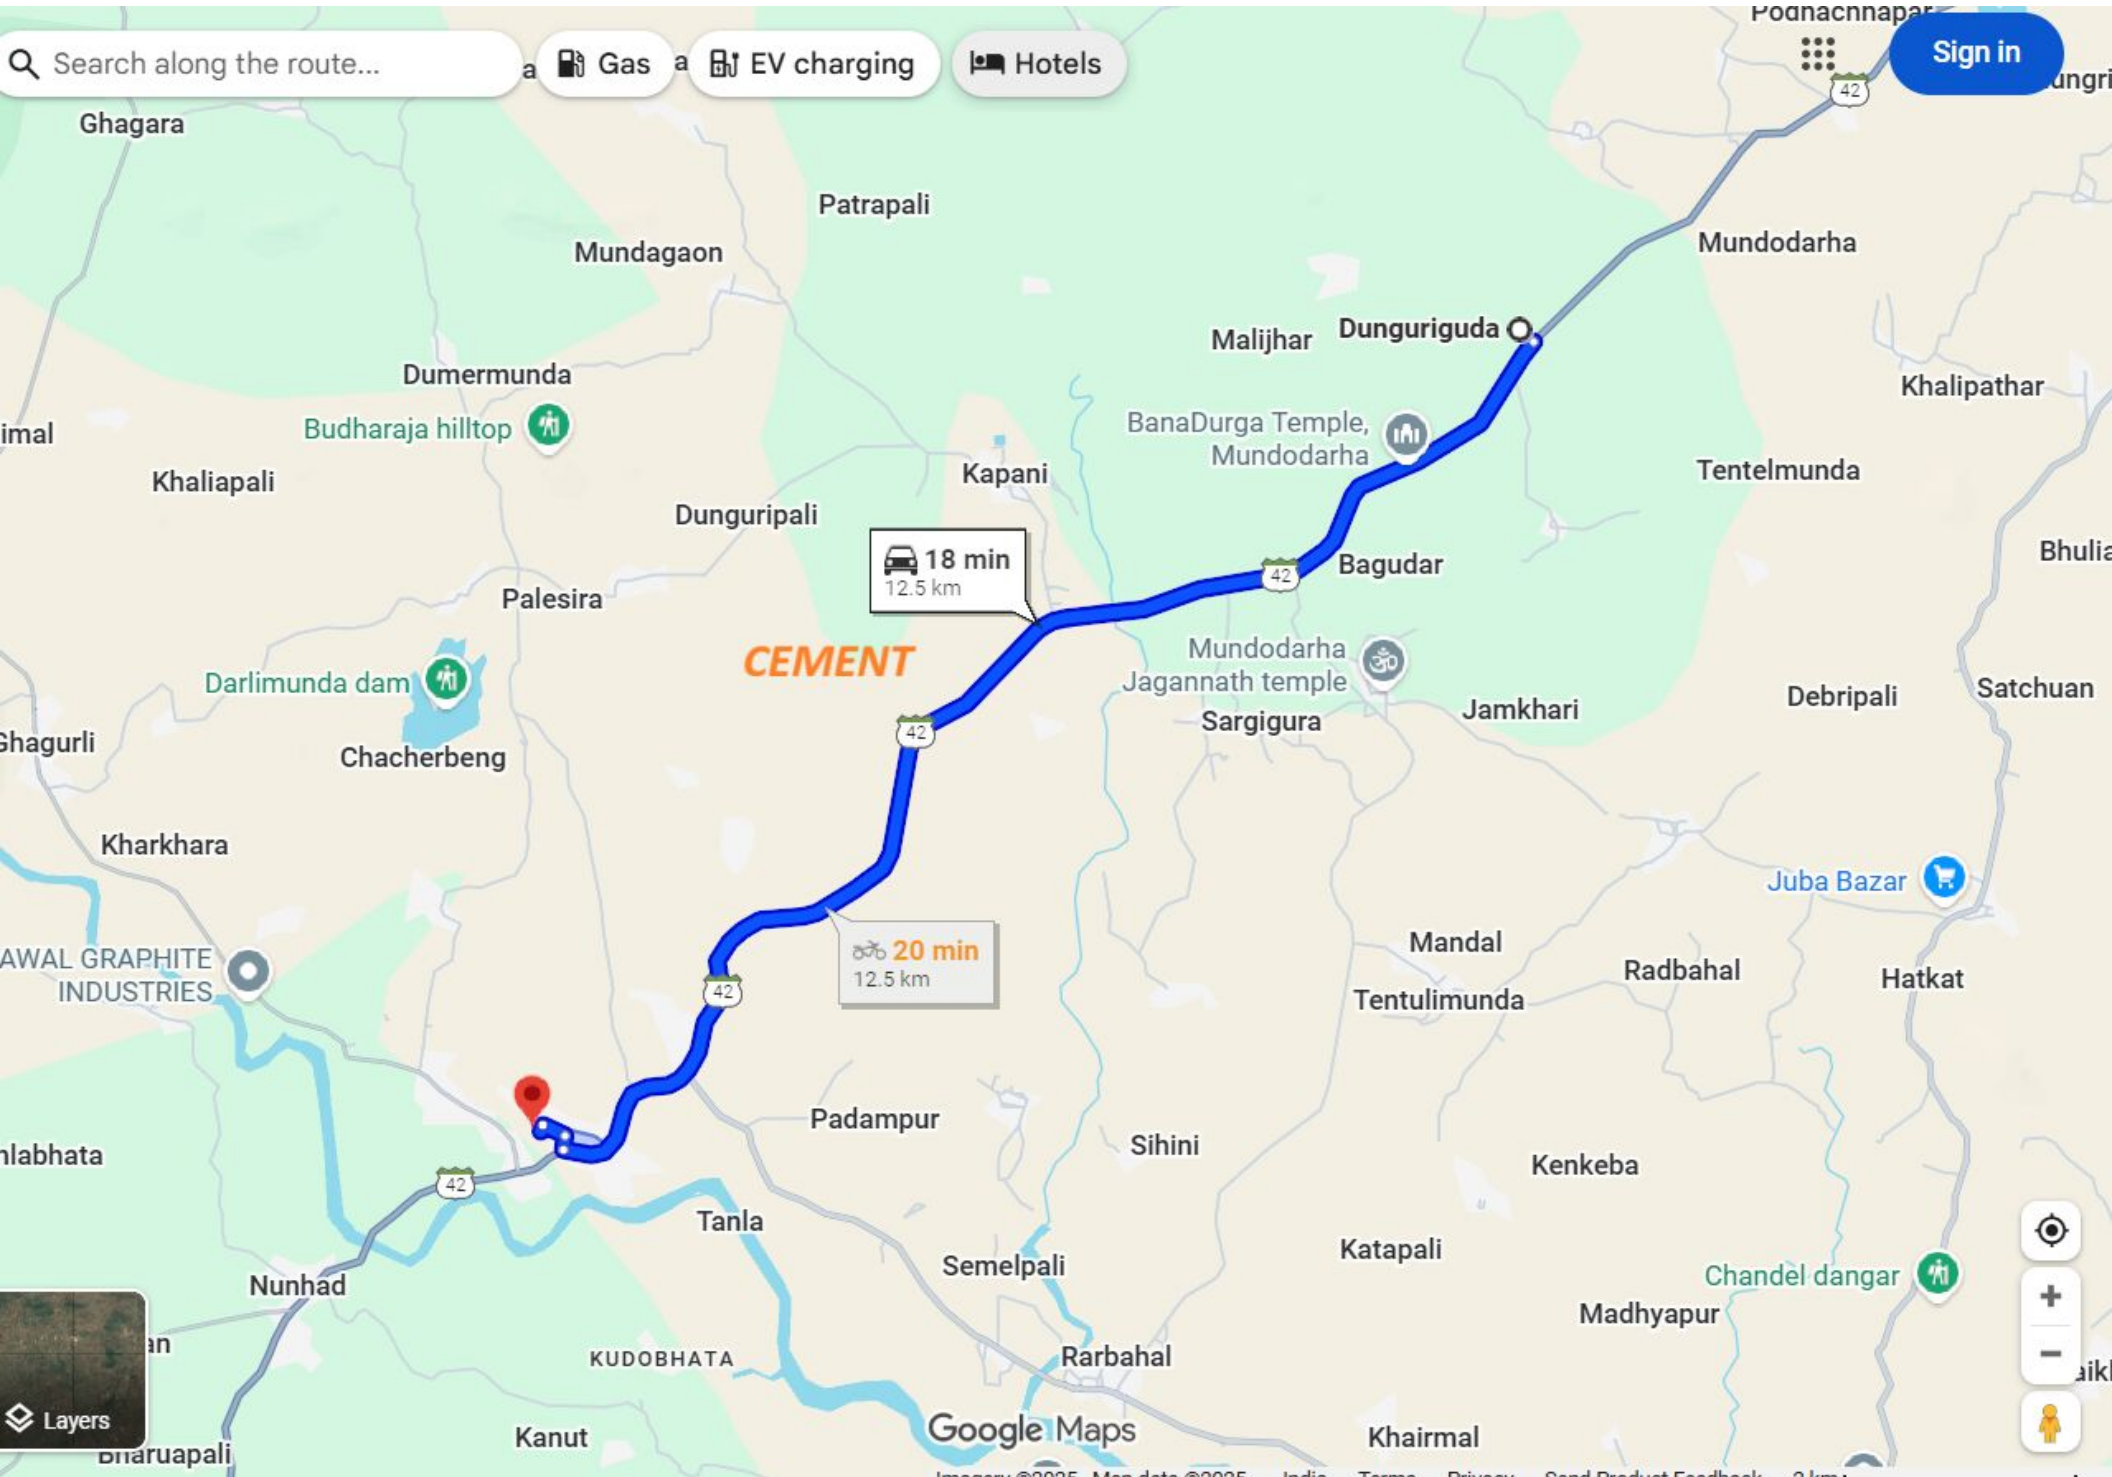

Search along the route...

Gas

EV charging

Hotels

Sign in

SAND

18 min
4.9 km

18 min
12.5 km

19 min
12.5 km

Google Maps

Layers

Rail

Search along the route...

Gas

EV charging

Hotels

Sign in

Google Maps

Imagery ©2025, Map data ©2025, India, Terms, Privacy, Send Product Feedback, 2 km