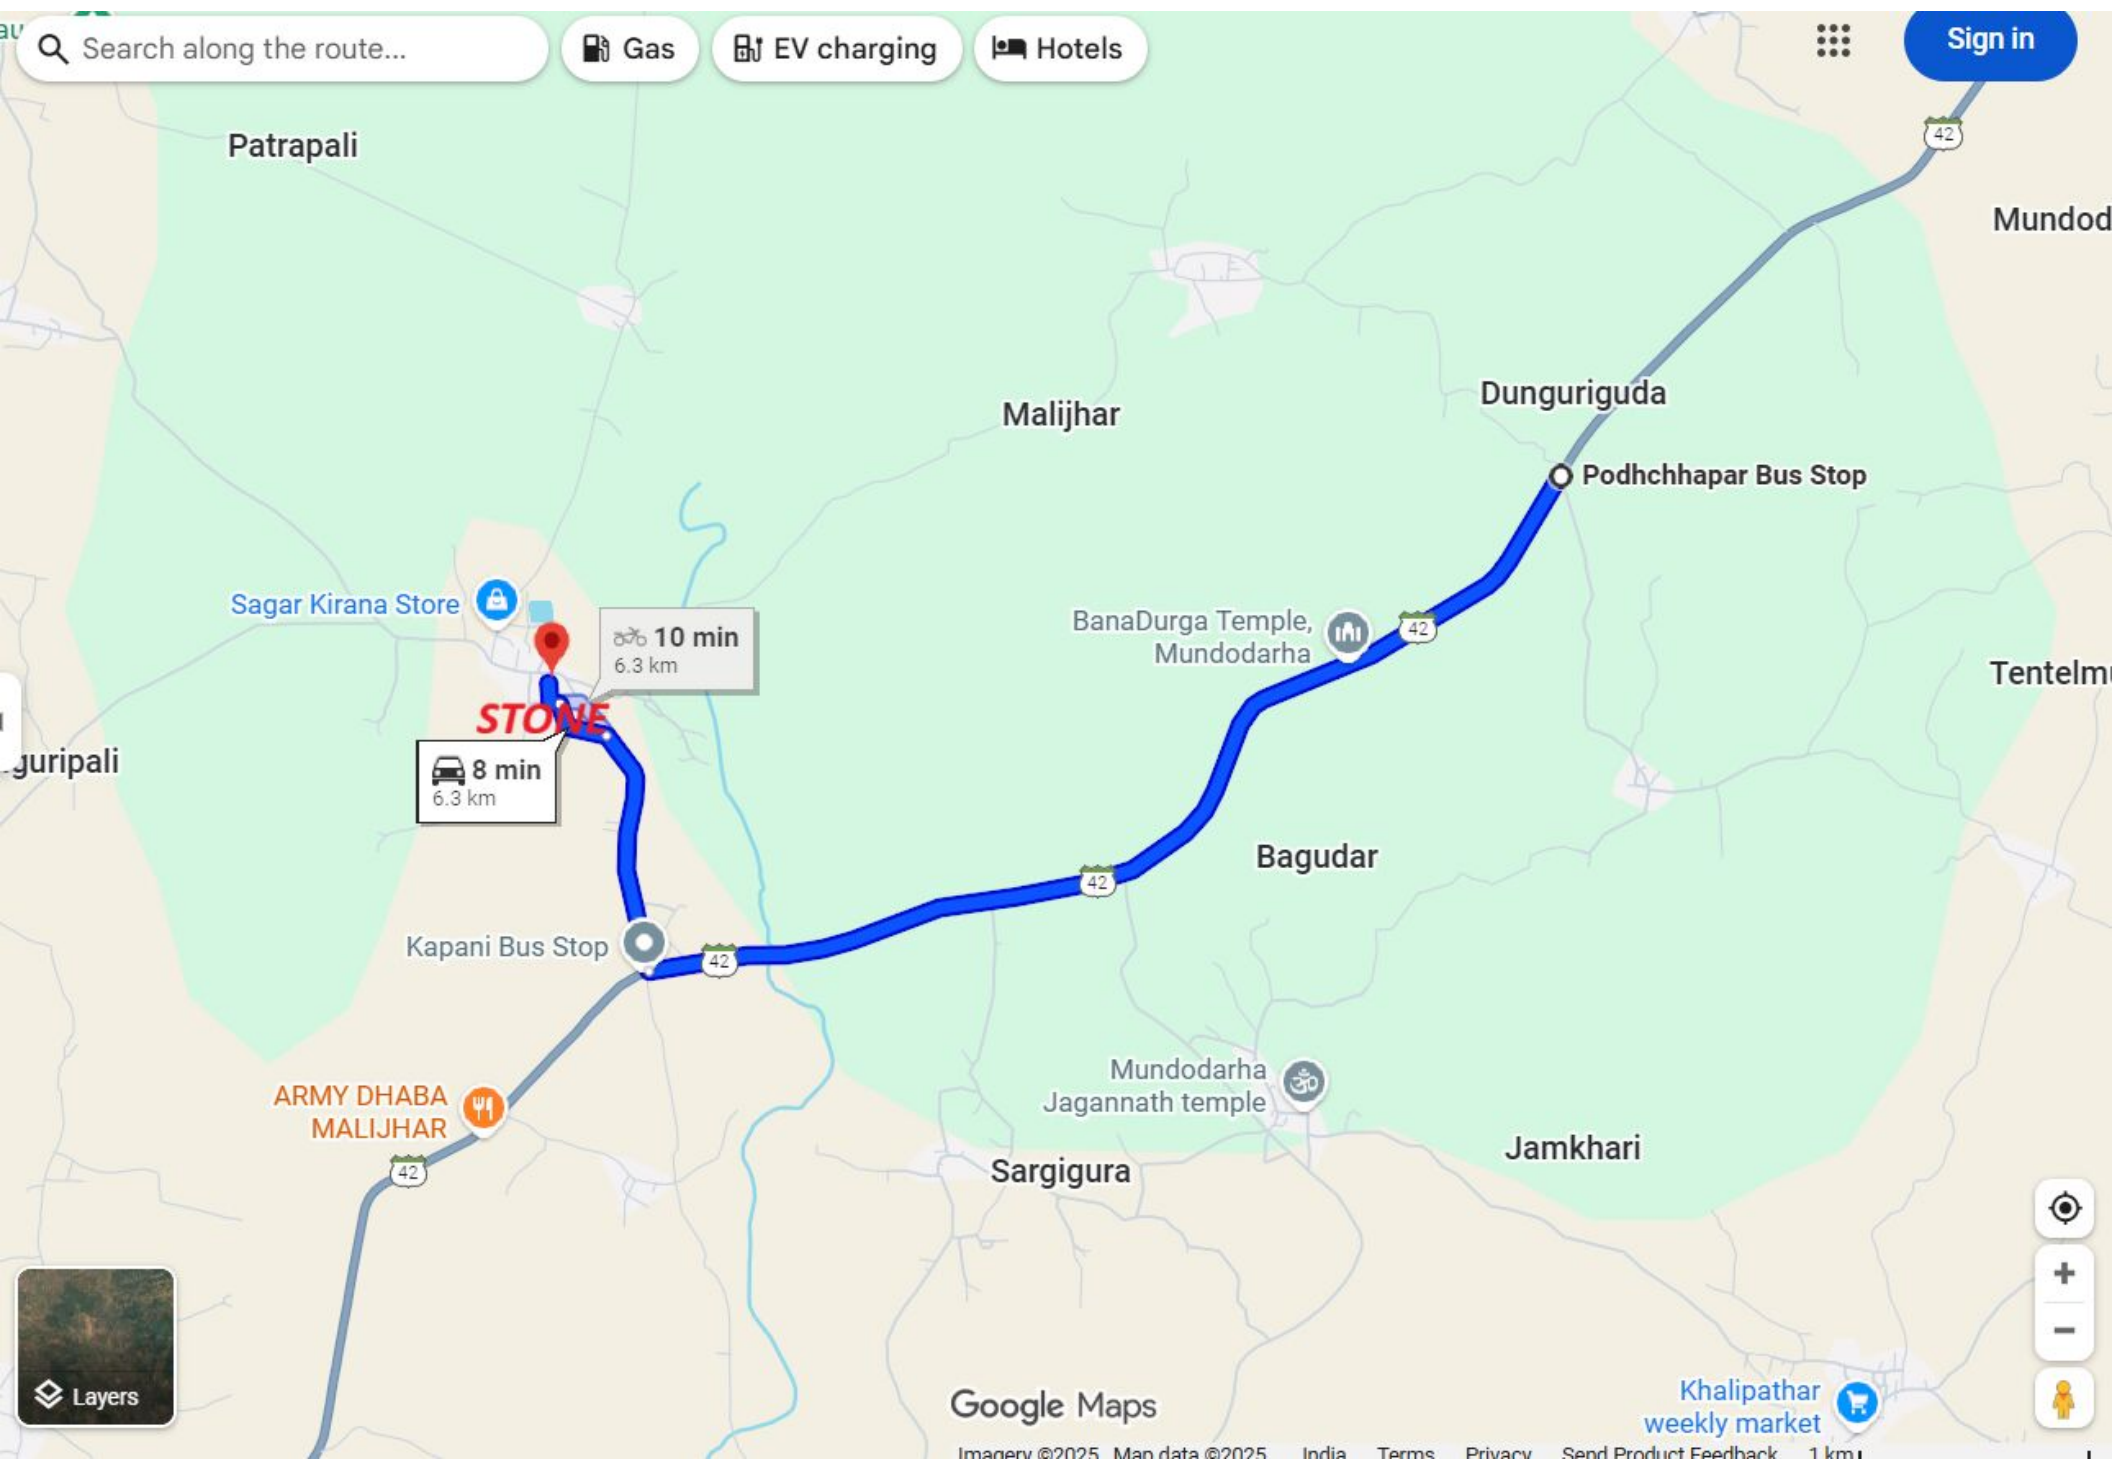

Search along the route...

- Gas
- EV charging
- Hotels

Sign in

STONE

🚗 8 min
6.3 km

🚲 10 min
6.3 km

Google Maps

Khalipathar weekly market

Search along the route...

Gas

EV charging

Hotels

Sign in

SAND

18 min
4.9 km

18 min
12.5 km

19 min
12.5 km

Google Maps

Layers

Rail

Search along the route...

Gas

EV charging

Hotels

Sign in

Google Maps

Imagery ©2025, Map data ©2025, India, Terms, Privacy, Send Product Feedback, 2 km