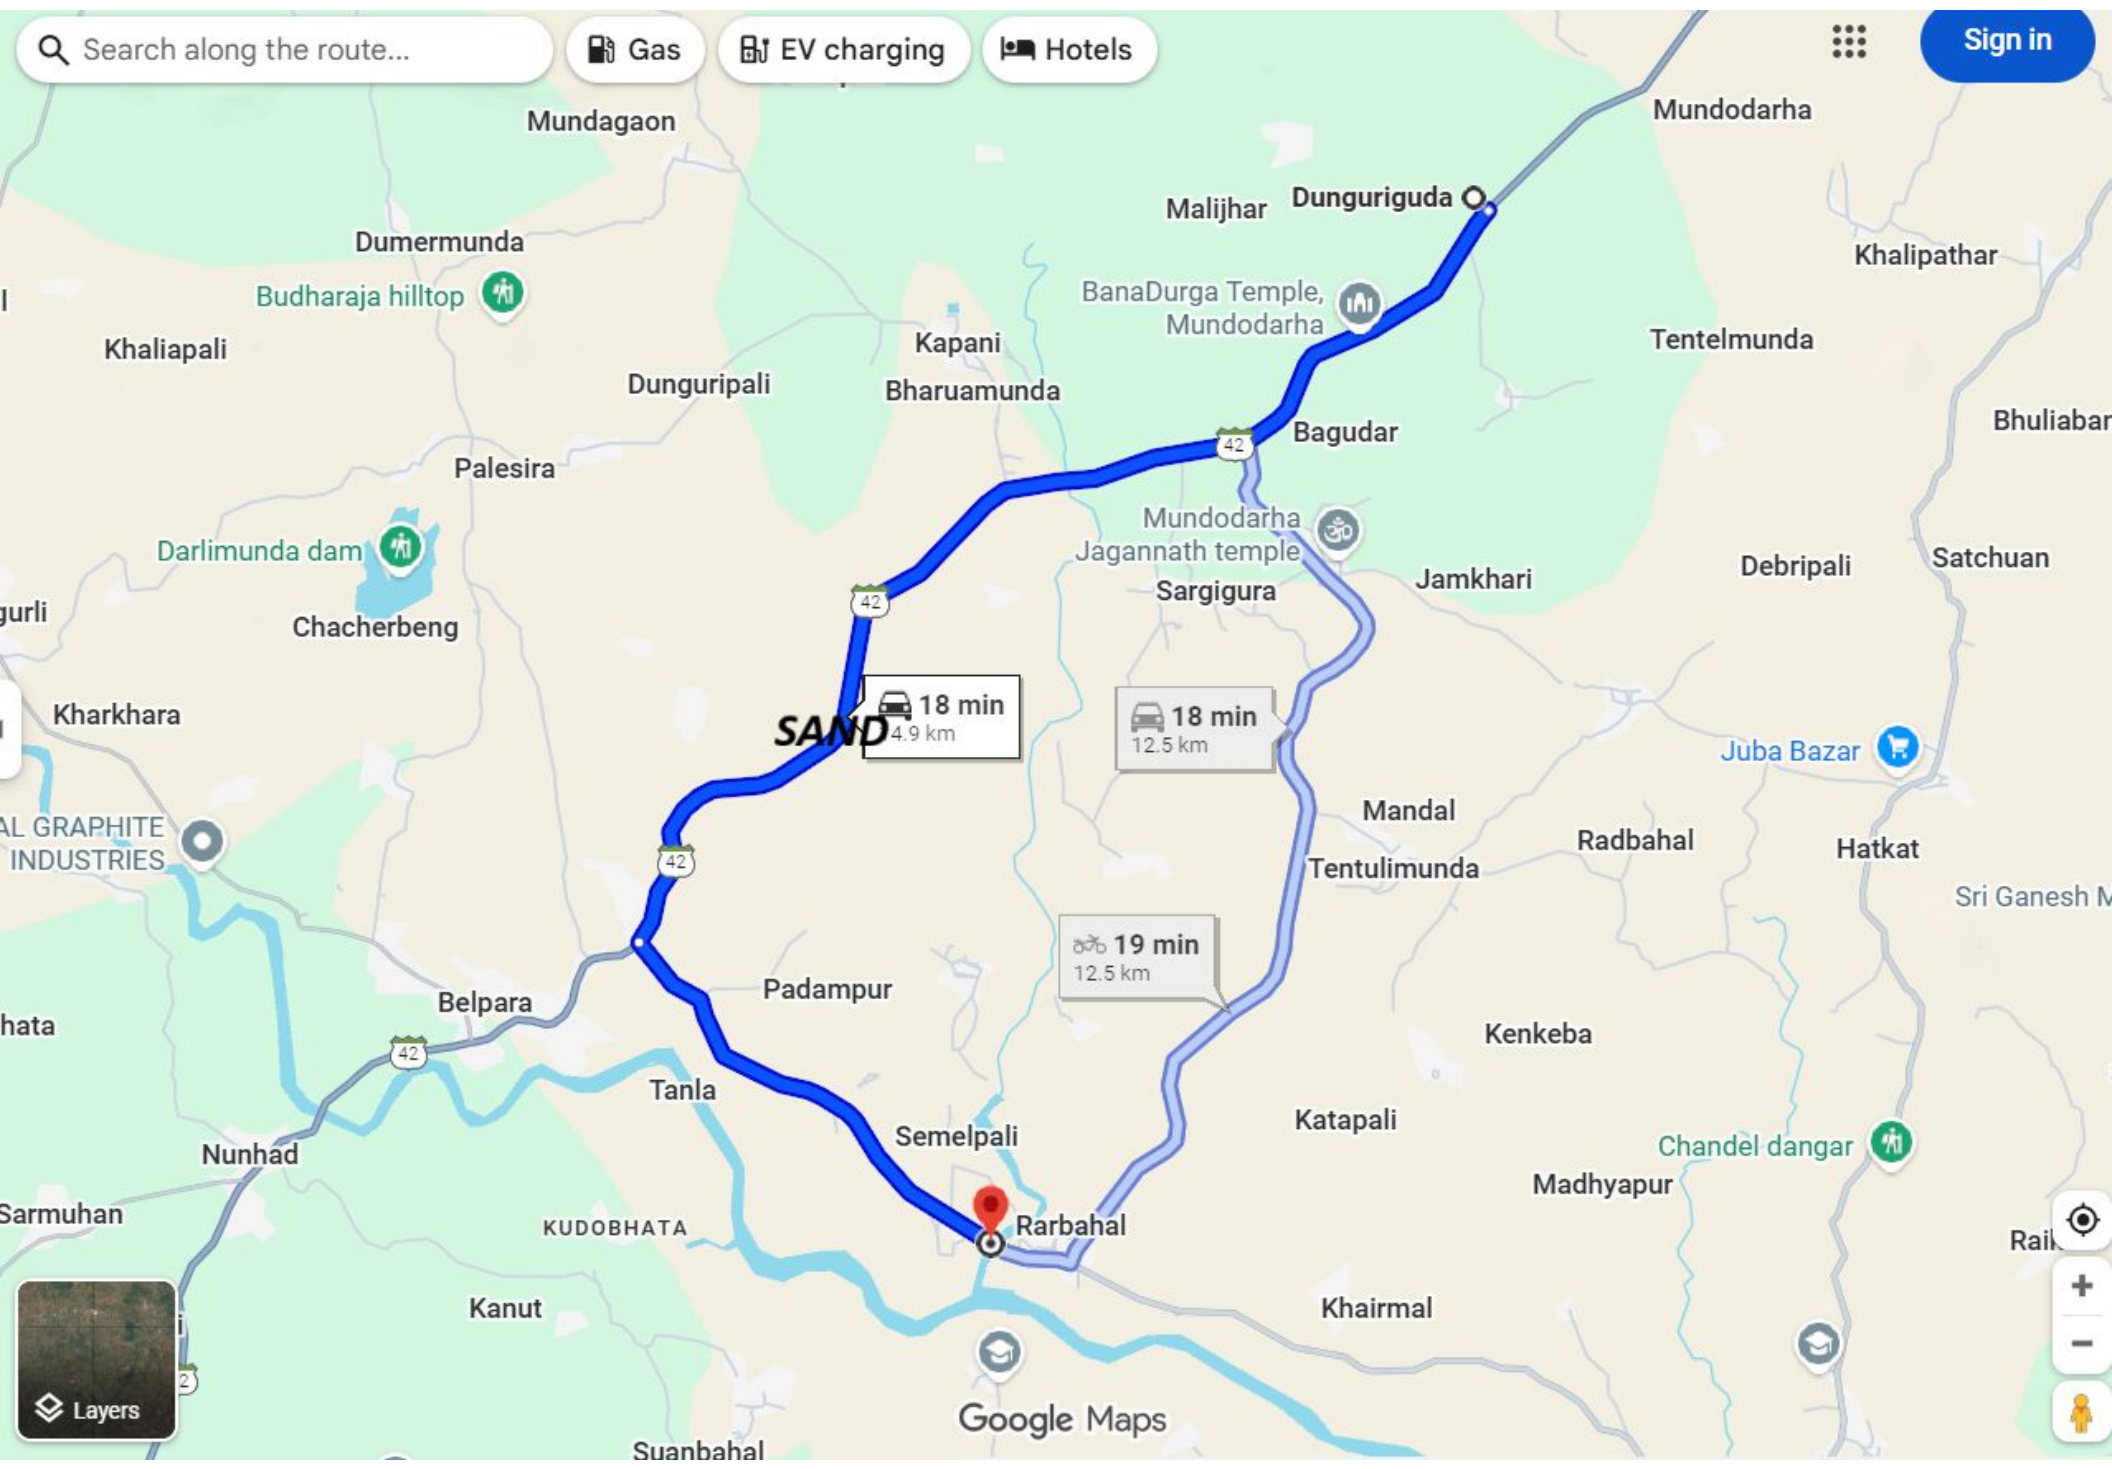

Search along the route...

- Gas
- EV charging
- Hotels

Sign in

STONE

🚗 8 min
6.3 km

🚲 10 min
6.3 km

Google Maps

Khalipathar weekly market

Search along the route...

Gas

EV charging

Hotels

Sign in

SAND

18 min
4.9 km

18 min
12.5 km

19 min
12.5 km

Google Maps

Layers

Rail

Search along the route...

Gas

EV charging

Hotels

Sign in

Google Maps

Imagery ©2025, Map data ©2025, India, Terms, Privacy, Send Product Feedback, 2 km