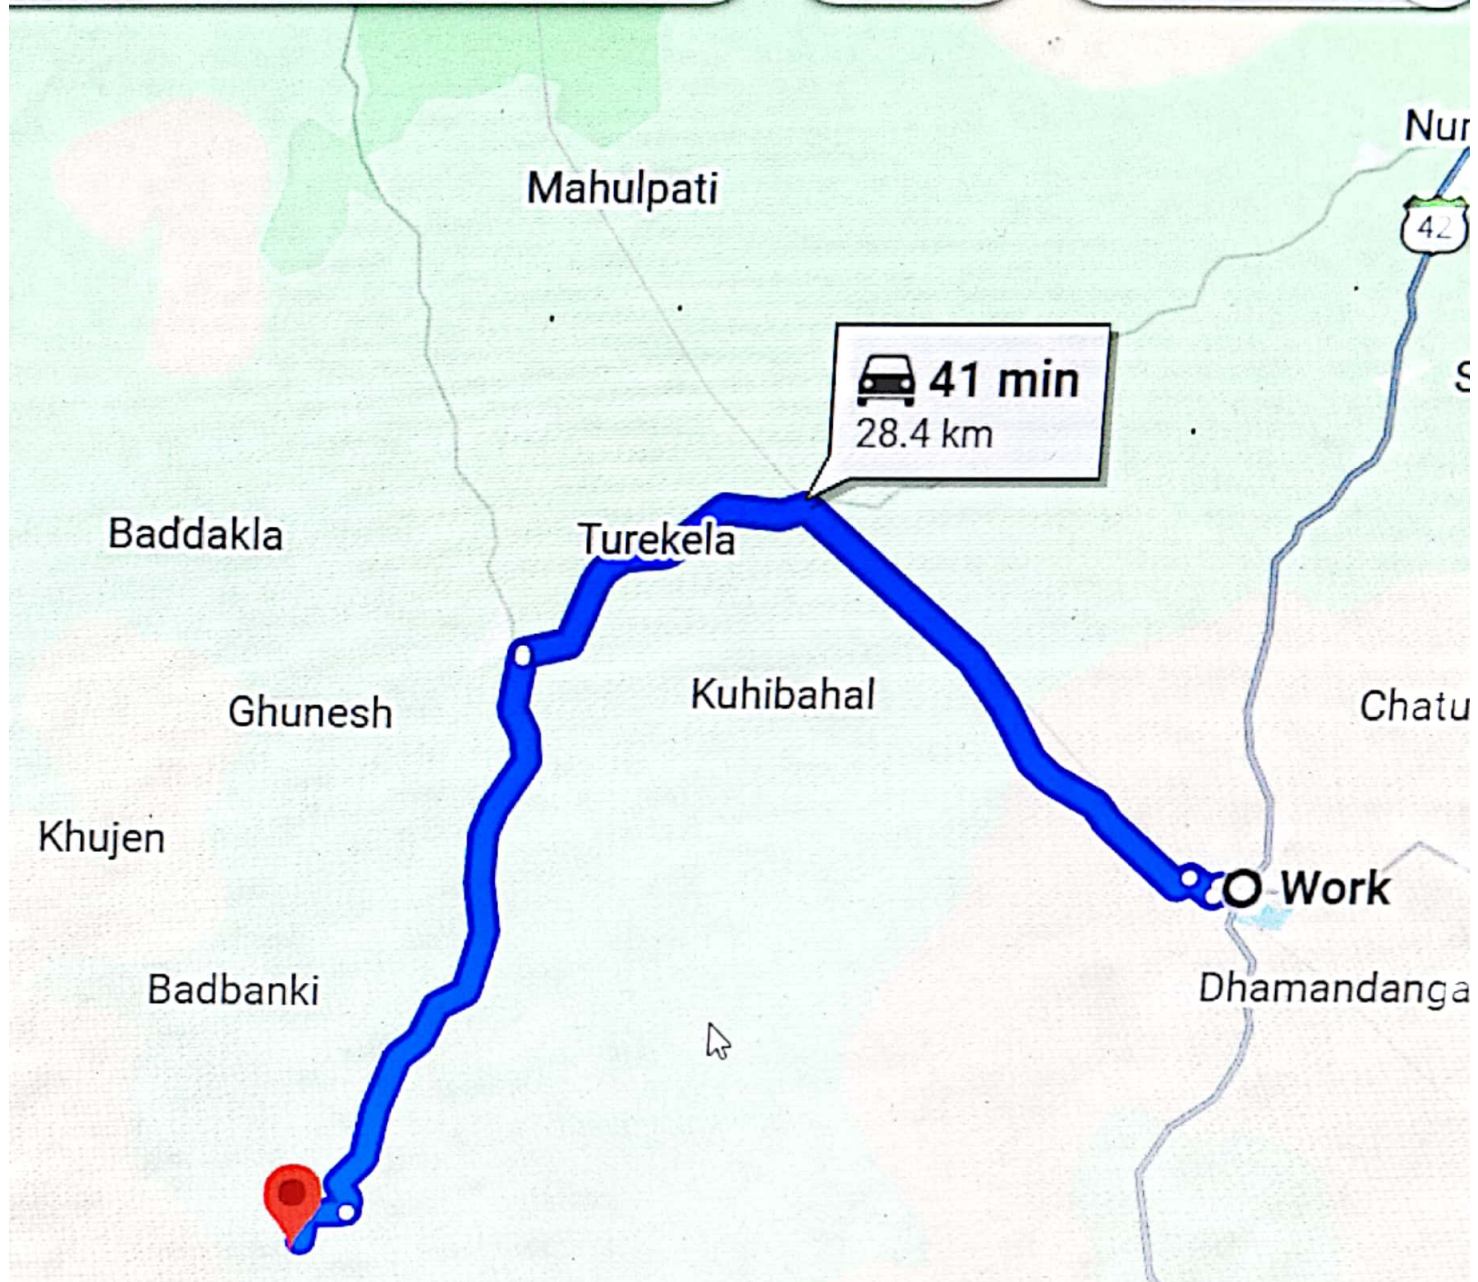

14!4m13!1m5!1m1!1s0x3a244c984e5c2c89:0xc06a2299253c7e7b!2m2!1d82.9208964!2d20.4677216!1m5!1m1!1s0

Bagdor

Search along the route...

Gas

EV charg >

KANDEI TO TUREKELA Recently viewed

Google Maps

©2025, Map data ©2025 India Terms Privacy Send Product Feedback 5 km

ong the route...

Gas

EV charg

Fatamunda

Waza Waterfall

Mahakhand

Kandei

Nuapara

2 km

Scanned with OKEN Scanner