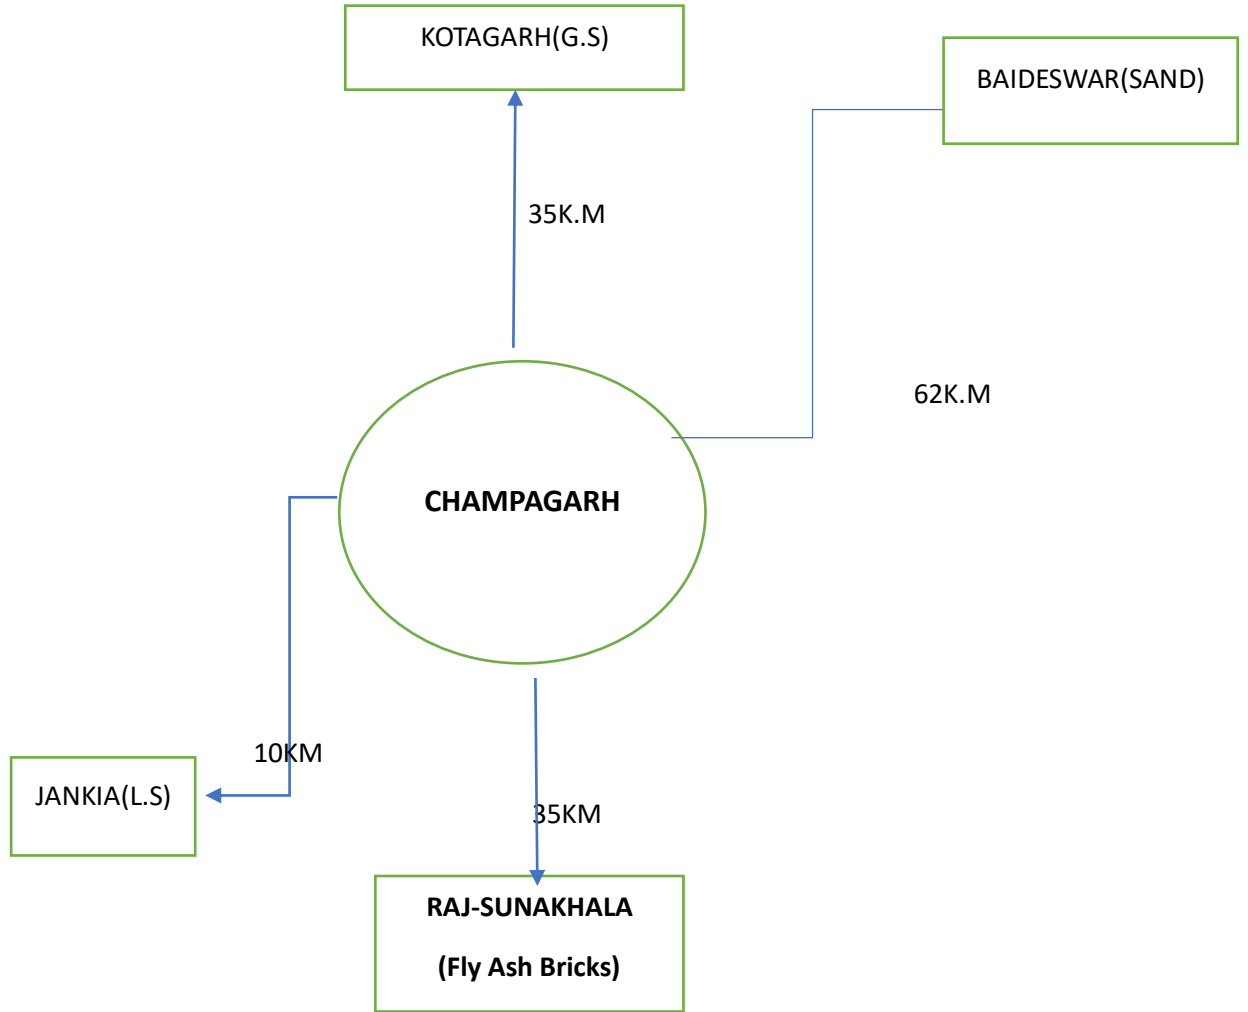

PANCHAYAT SAMITI RANPUR

G.P: -CHAMPAGARH

MATERIALS	QUARRIES	DISTANCE(K.M)
SAND	BAIDESWAR	62
G.S	KOTAGARH	35
L.S	JANKIA	10
CEMENT	LOCAL	10
HYSD BAR	LOCAL	10
Bricks	Raj-Sunakhala	35