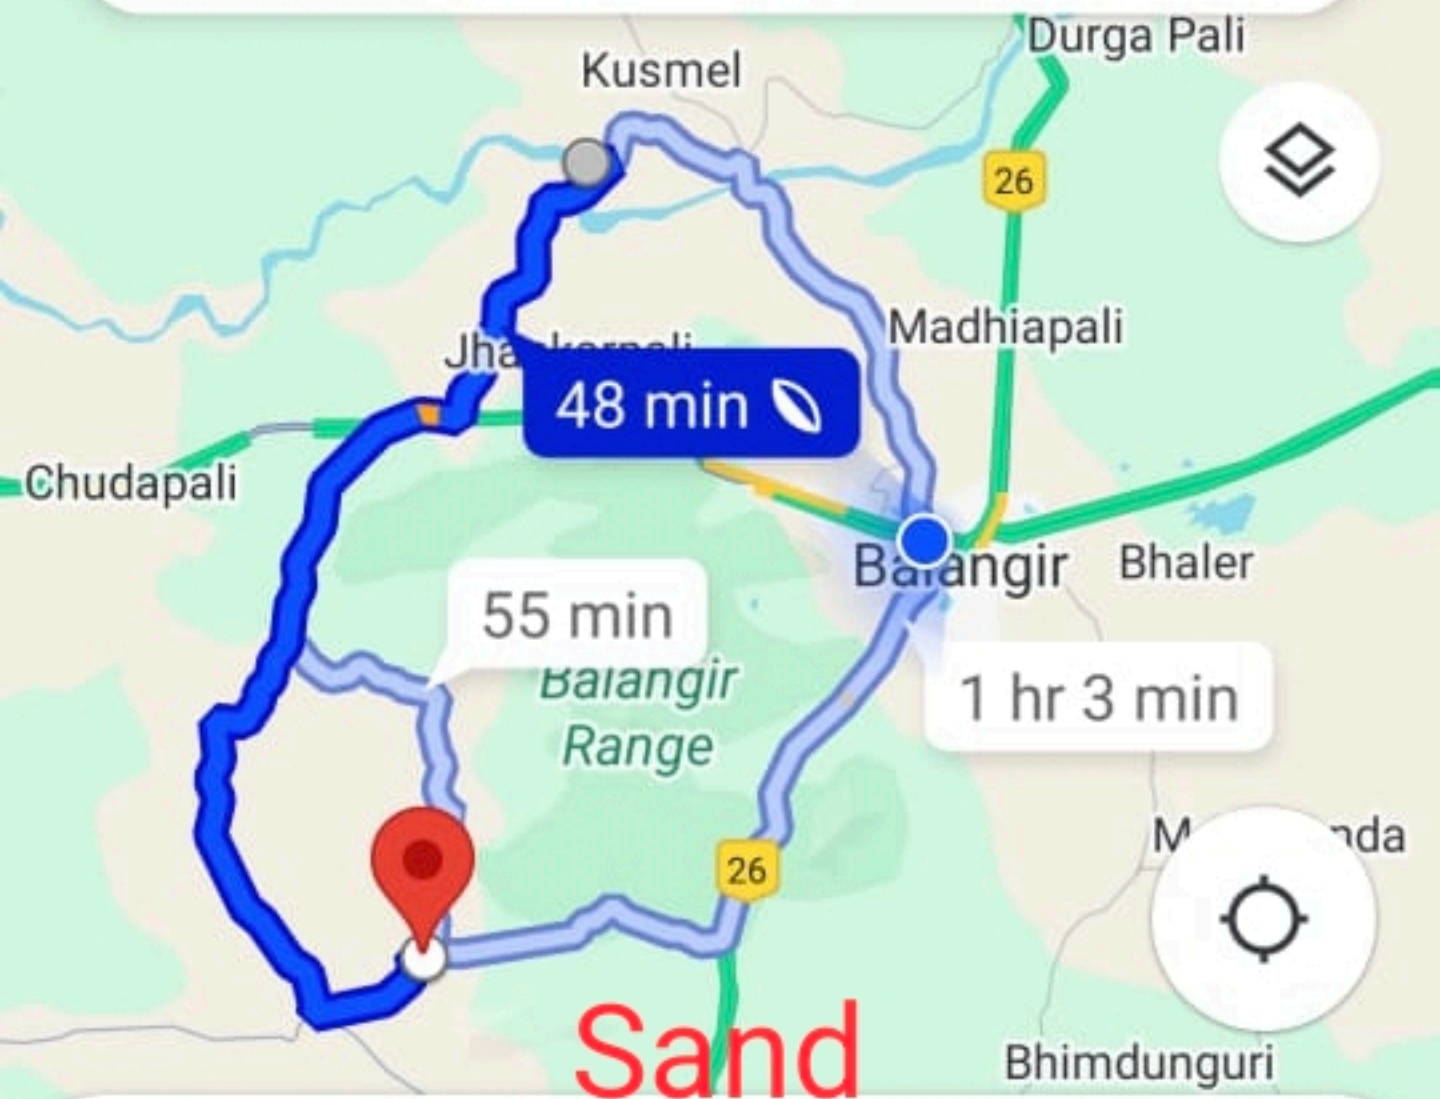

Kutumdola

Kudasingha, Odisha 767029

Drive

48 min

50 min

6 hr

Your ride, your way

Customise your vehicle icon's style & colour

Customise

48 min

Arrive 19:12 · Fastest route

32 km · Saves 5% petrol

Preview

Add stops

Share

Rajamunda

8 min

42 min

42 min

Your ride, your way

Customise your vehicle icon's style & colour

Customise

9 min Arrive 18:32 · Fastest route 3.2 km

Preview

—

4 hr 38

Your ride, your way

Customise your vehicle icon's style & colour

Customise

33 min

Arrive 18:57 · Fastest route, lighter traffic than usual

21 km