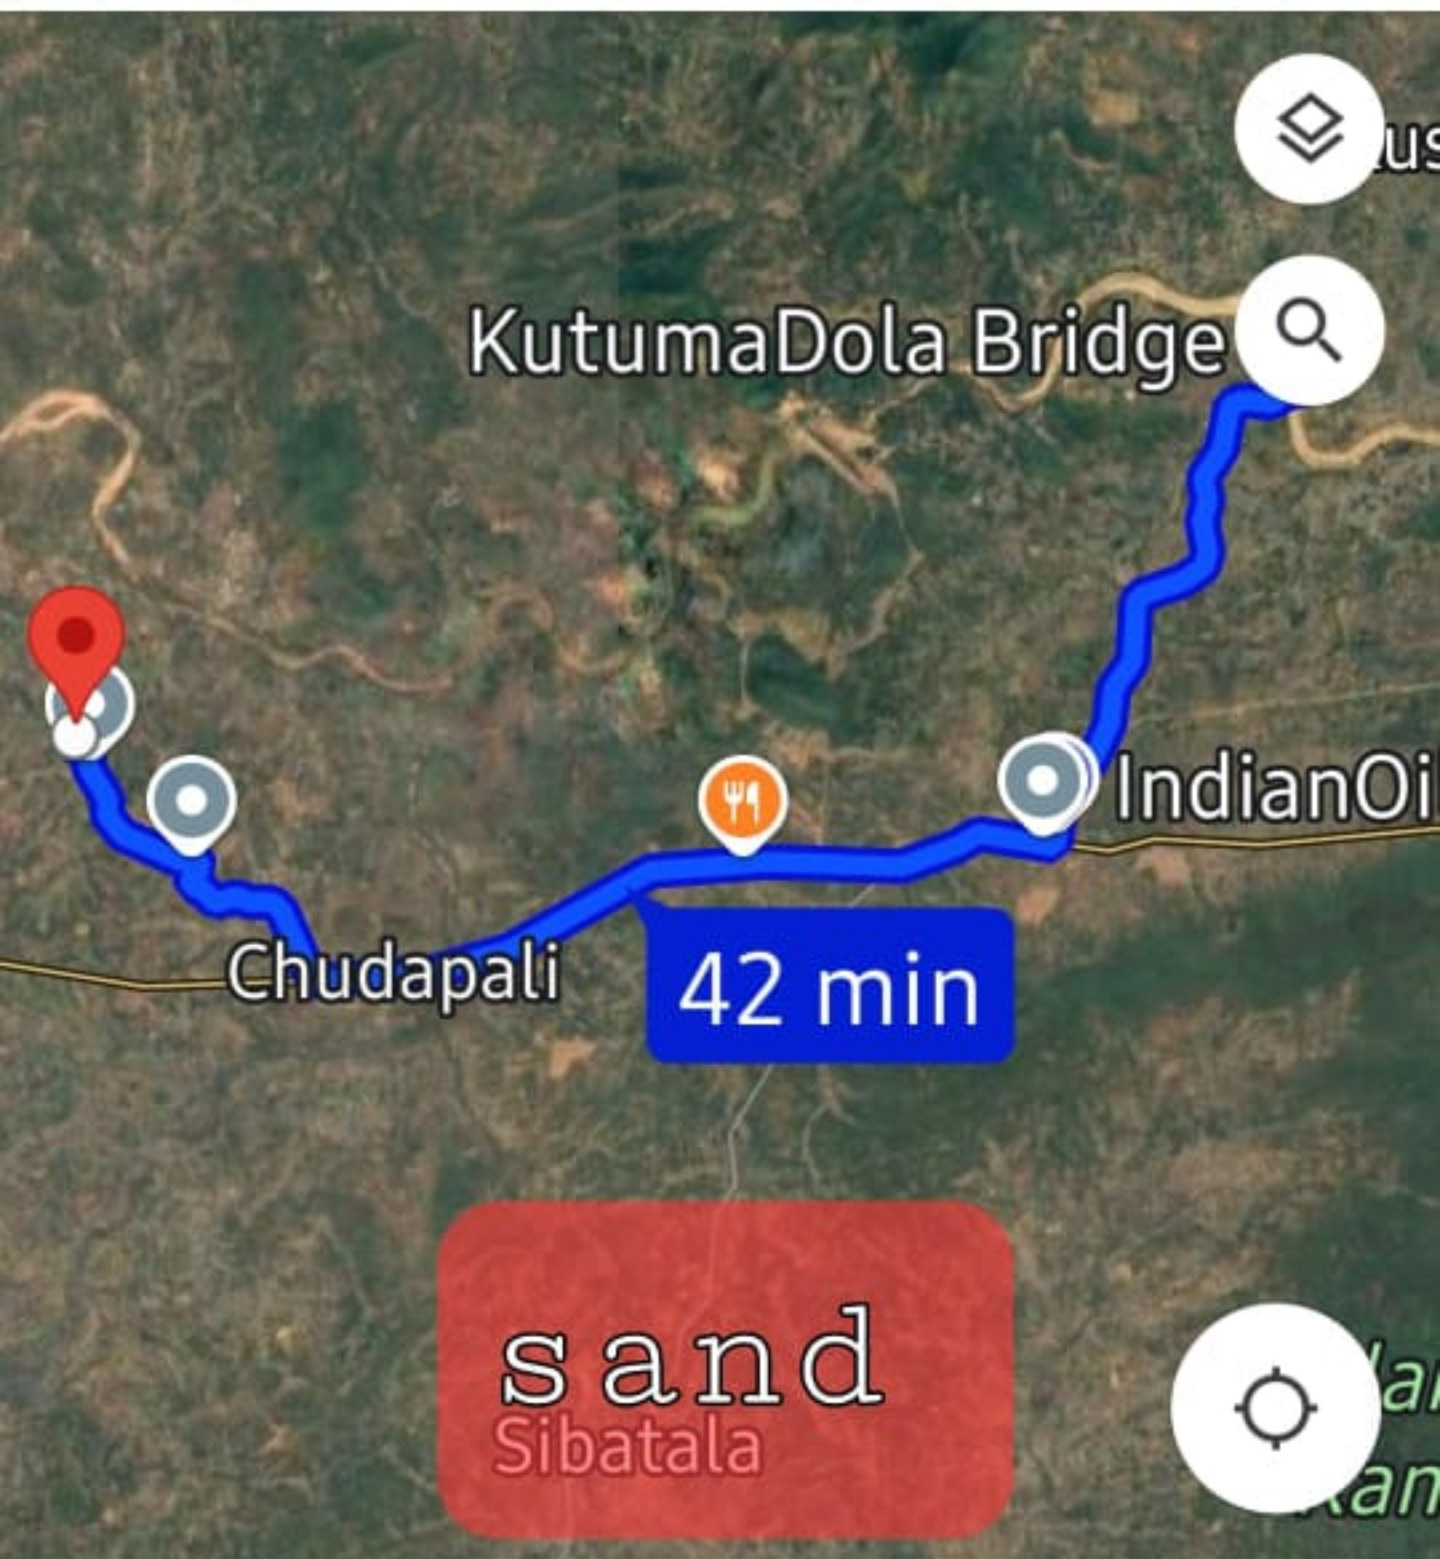

Kutumdola

Mayabarha

42 min

41 min

—

5 hr

42 min (23 km)

Fastest route

» Preview

Steps

Pin

Balangir

Mayabarha

48 min

45 min

—

6 hr

48 min  
cement

48 min (29 km)

Fastest route, lighter traffic than usual

Start

Steps

Pin

Hardatal

Mayabarha

26 min

26 min

—

3 hr 35

26 min (16 km)

Fastest route

» Preview