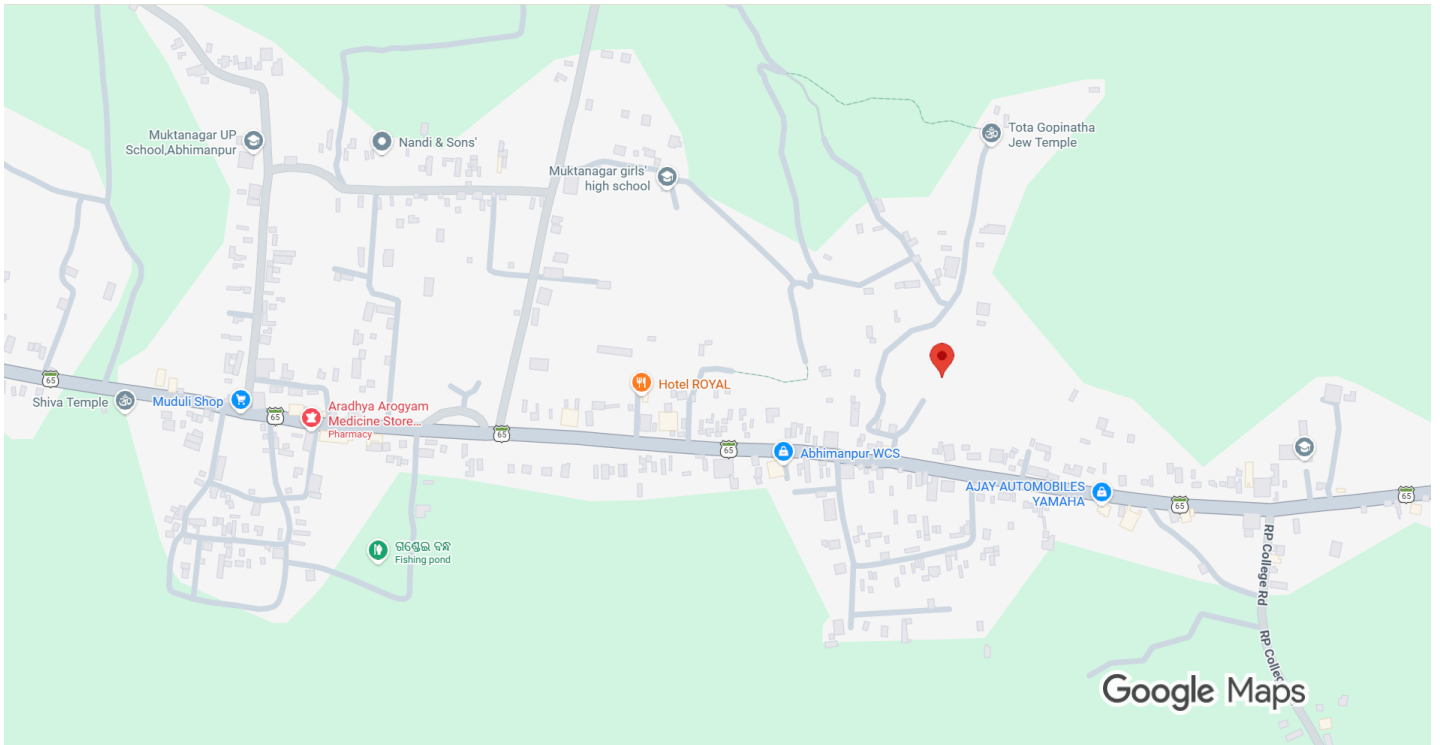

# HINTA BANDHA TO SABARASAHU MANGALA COMMUNITY CENTRE BIRABARAPUR

Imagery ©2026 , Map data ©2026 100 m

Directions

Save

Nearby

Send to  
phone

Share

## About this data