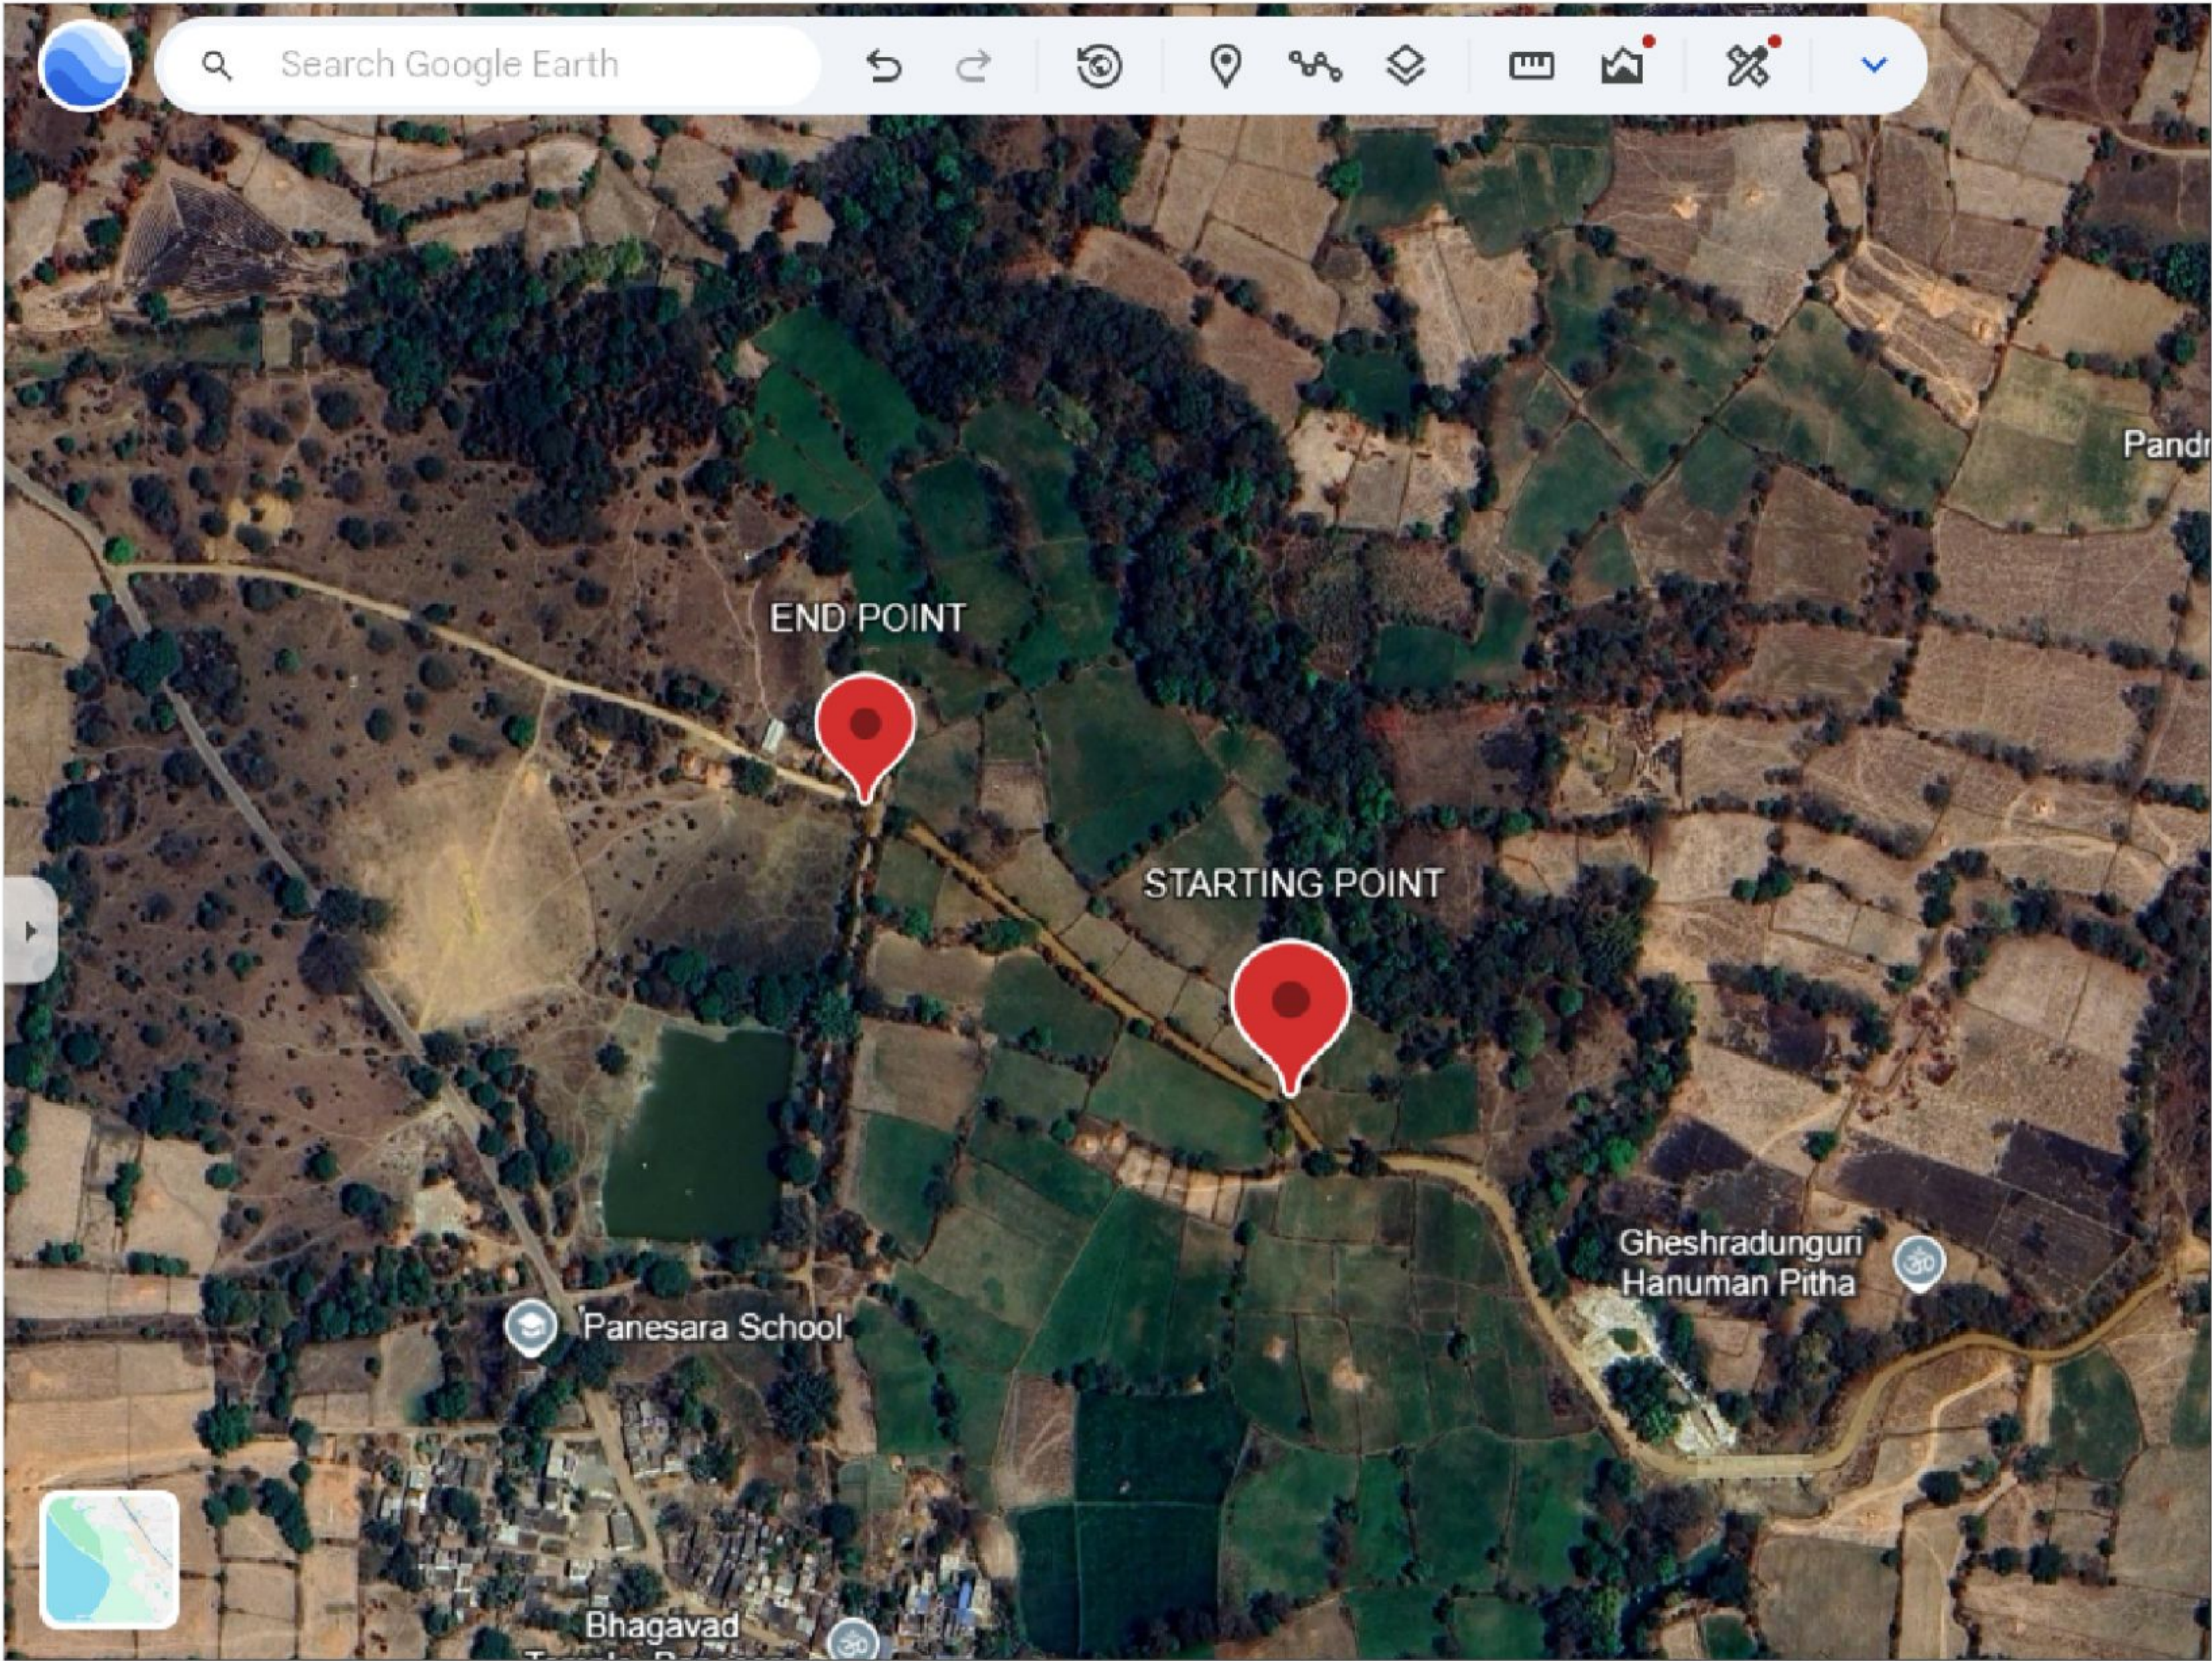

Search Google Earth

END POINT

STARTING POINT

Panesara School

Bhagavad

Gheshradunguri
Hanuman Pitha

Pandri