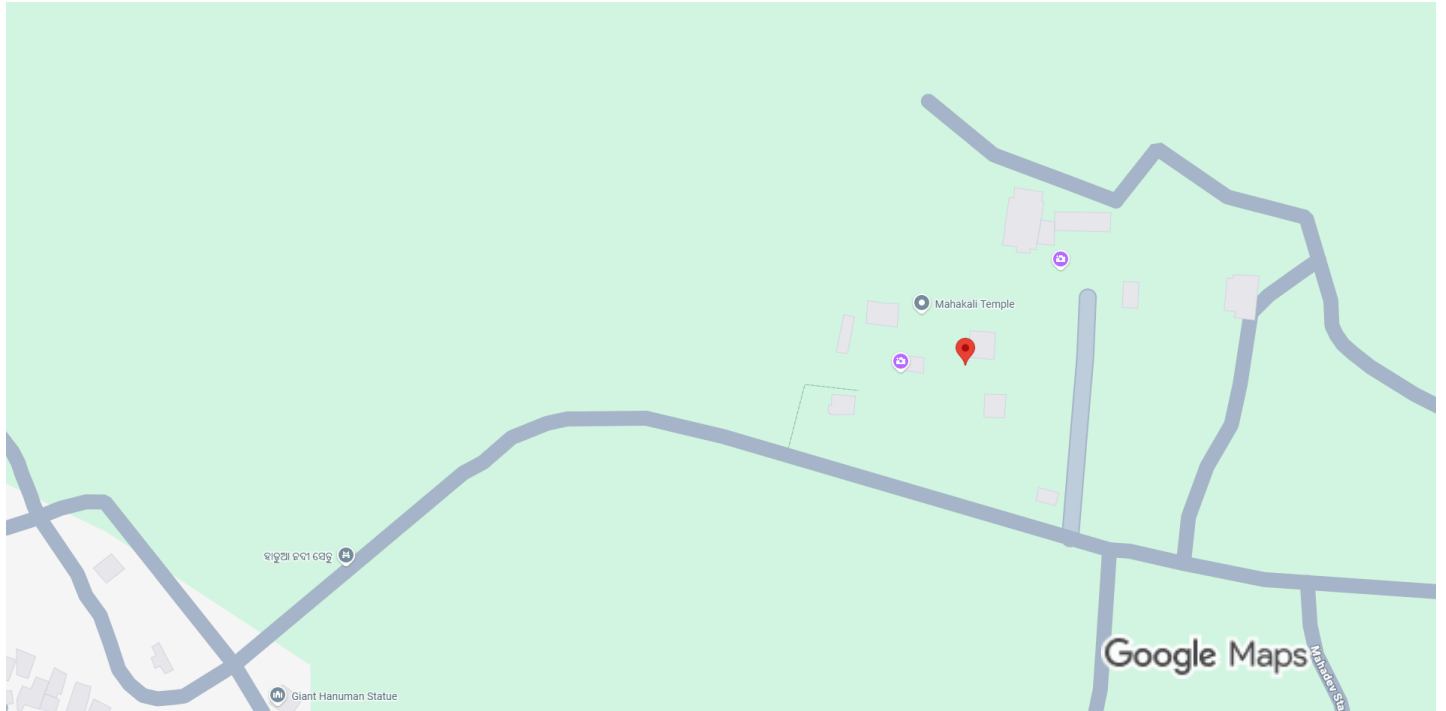

20°27'14.8"N 85°13'53.6"E

DEVELOPMENT OF RURAL HAAT AT MAHAKALIPITHA

Imagery ©2026, Map data ©2026 20 m

20°27'14.8"N 85°13'53.6"E

20.454102, 85.231563

Directions

Save

Nearby

Send to phone

Share

F63J+JJW Dasarathipur, Odisha

Get the most out of Google Maps

Sign in