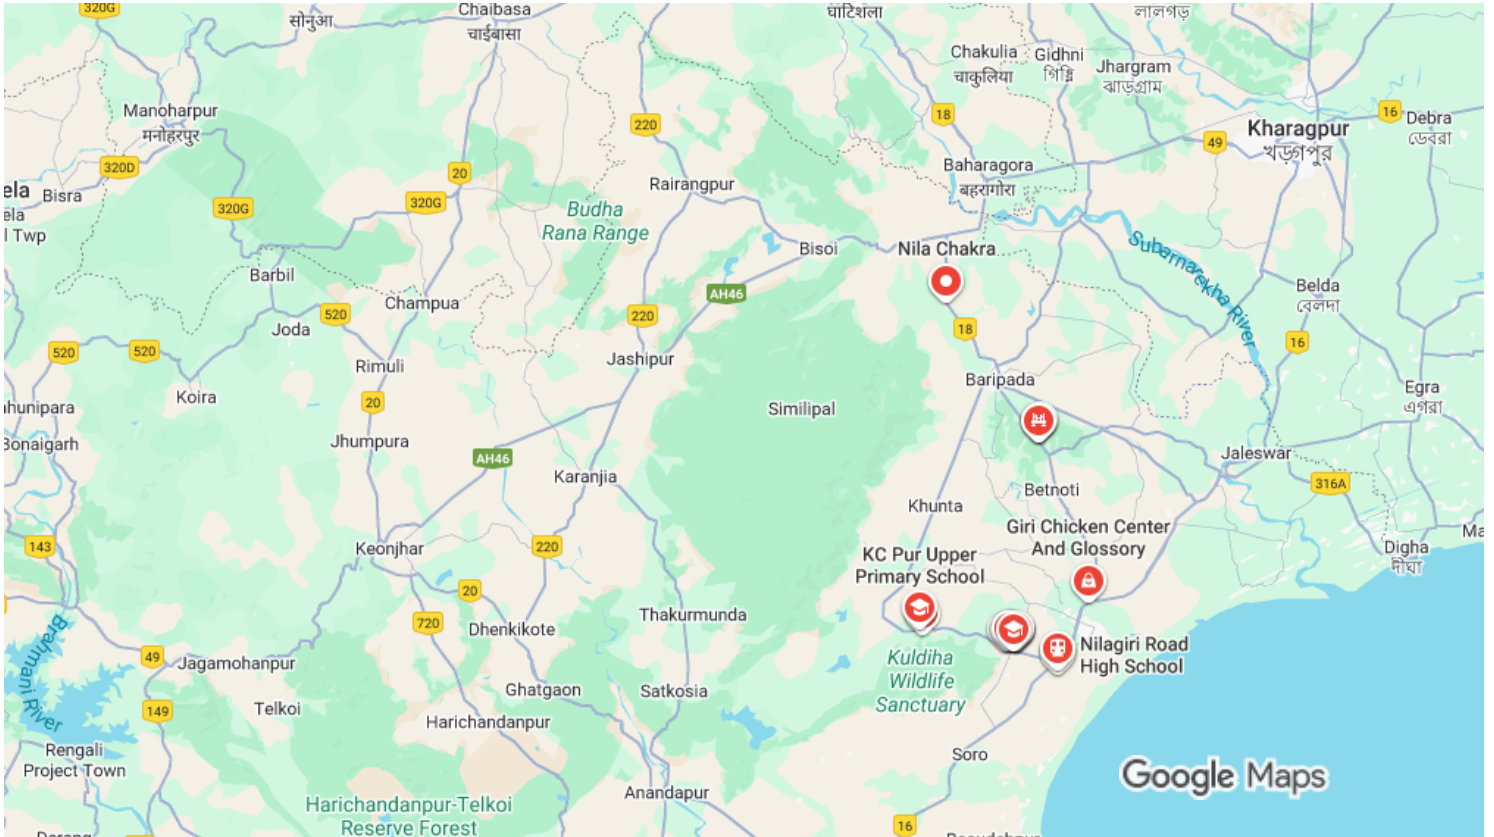

### K.c PUr nilgiri

Map data ©2025 20 km

Rating ▾ Hours ▾ All filters