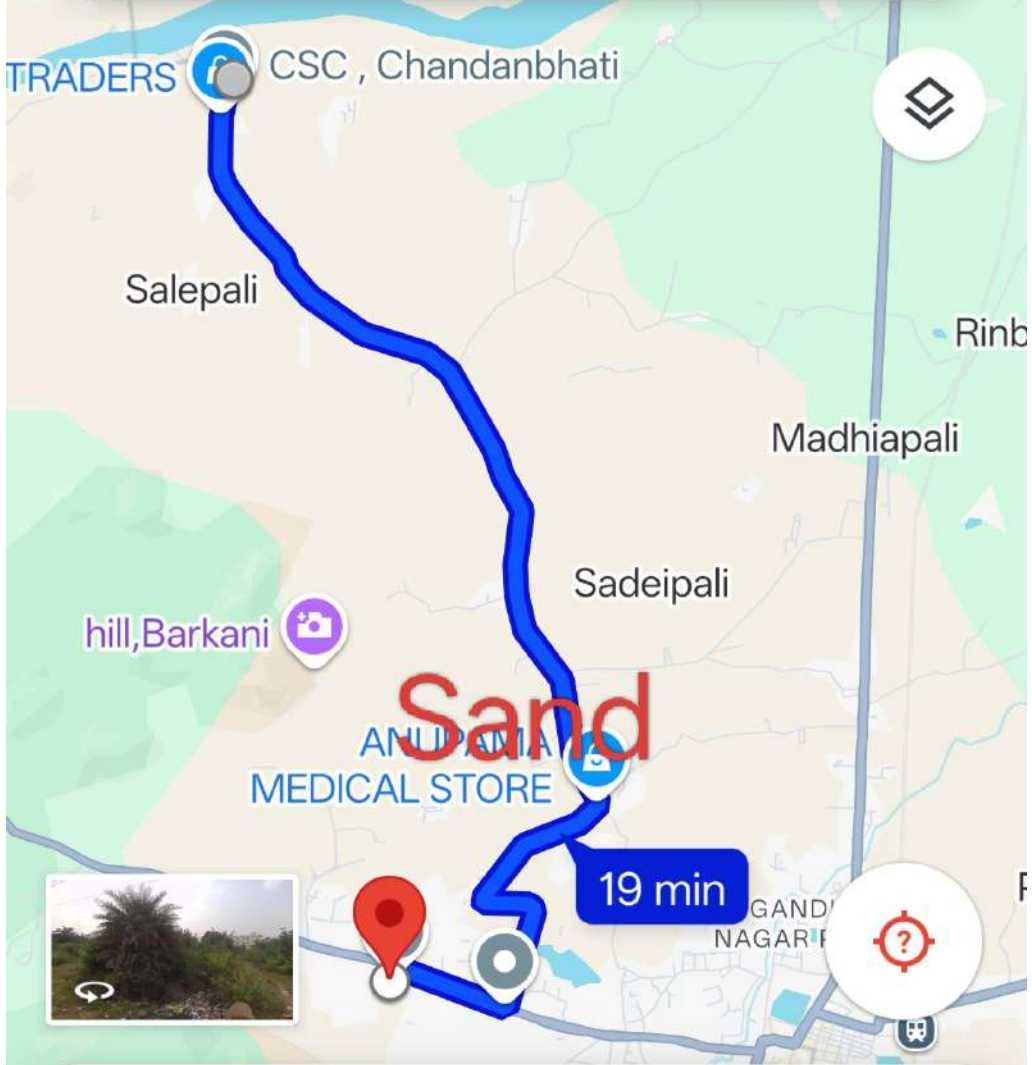

8 min

49 min

49 min

8 min (3.5 km)

Fastest route

Saves 26% petrol

Preview

Add stops

Share

○ Chandanbhati

⋮

📍 Gandhrel

↕

Drive

⌵ ×

- 🚗 19 min
- 🚲 19 min
- 🚏 —
- 🚶 2 hr 19