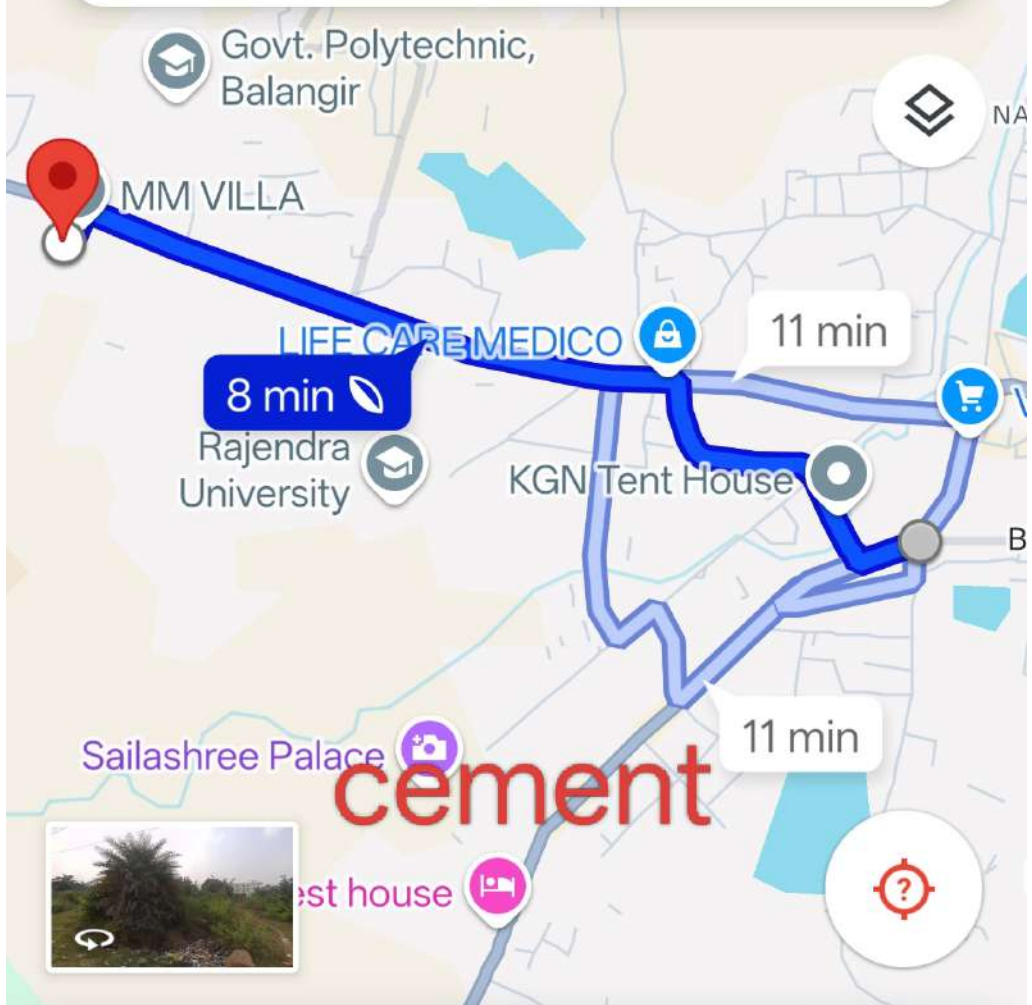

○ Hardatal

⋮

📍 Gandhrel

↕

metal And Chips

18 min

Drive

⌵

×

» Preview

📍 Add stops

🔗 Share

Balangir

Gandhrel

Drive

8 min

Share

○ Chandanbhati

⋮

📍 Gandhrel

↕

Drive

⌵ ×

- 🚗 19 min
- 🚲 19 min
- 🚏 —
- 🚶 2 hr 19

19 min (11 km)

Fastest route, the usual traffic

» Preview

📍 Add stops

🔗 Share