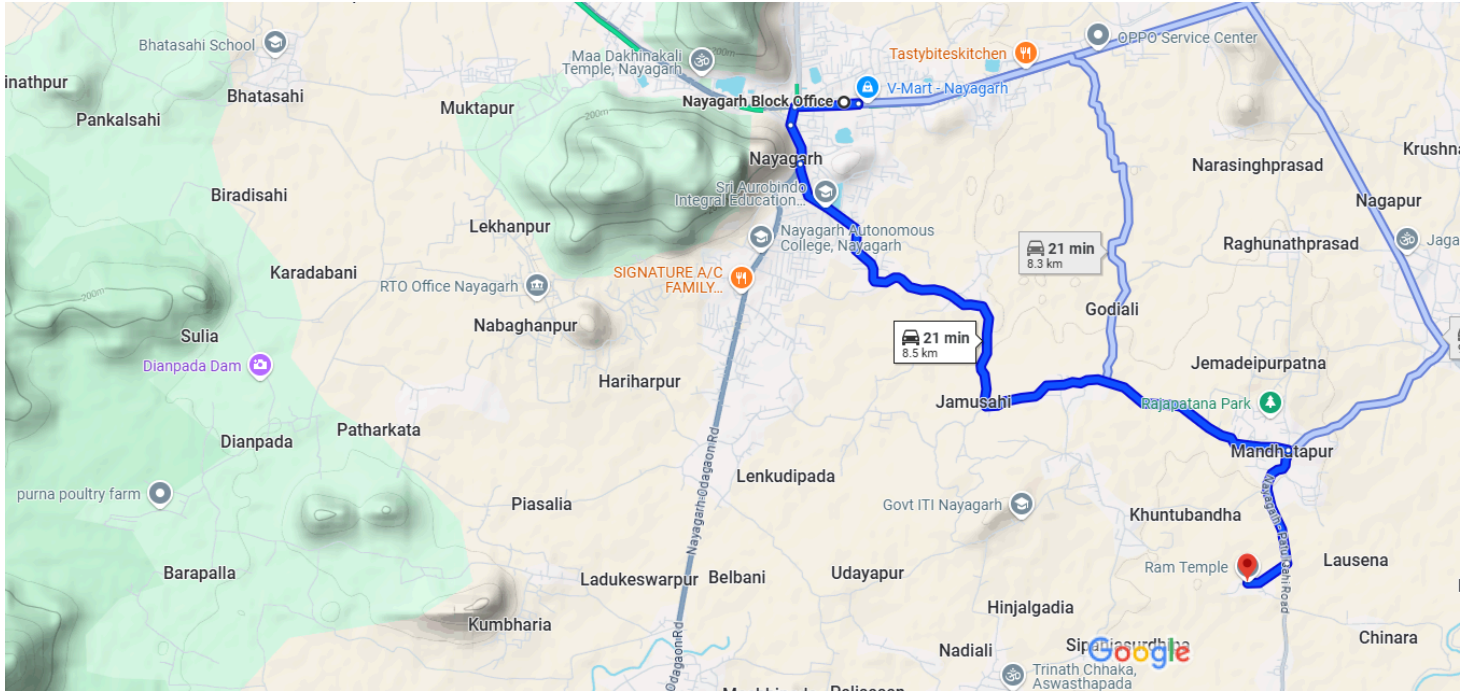

Nayagarh Block Office, 44G5+X9G, Nayagarh, Odisha 752070 to Begunia Patana, Odisha 752079 Drive 8.5 km, 21 min

Map data ©2025 1 km

- via Nayagarh - Patulisahi Road** 21 min  
Best route now due to traffic conditions 8.5 km
- via NH57** 22 min  
9.9 km
- via Ghaduala Guptapalli Rd** 21 min  
8.3 km