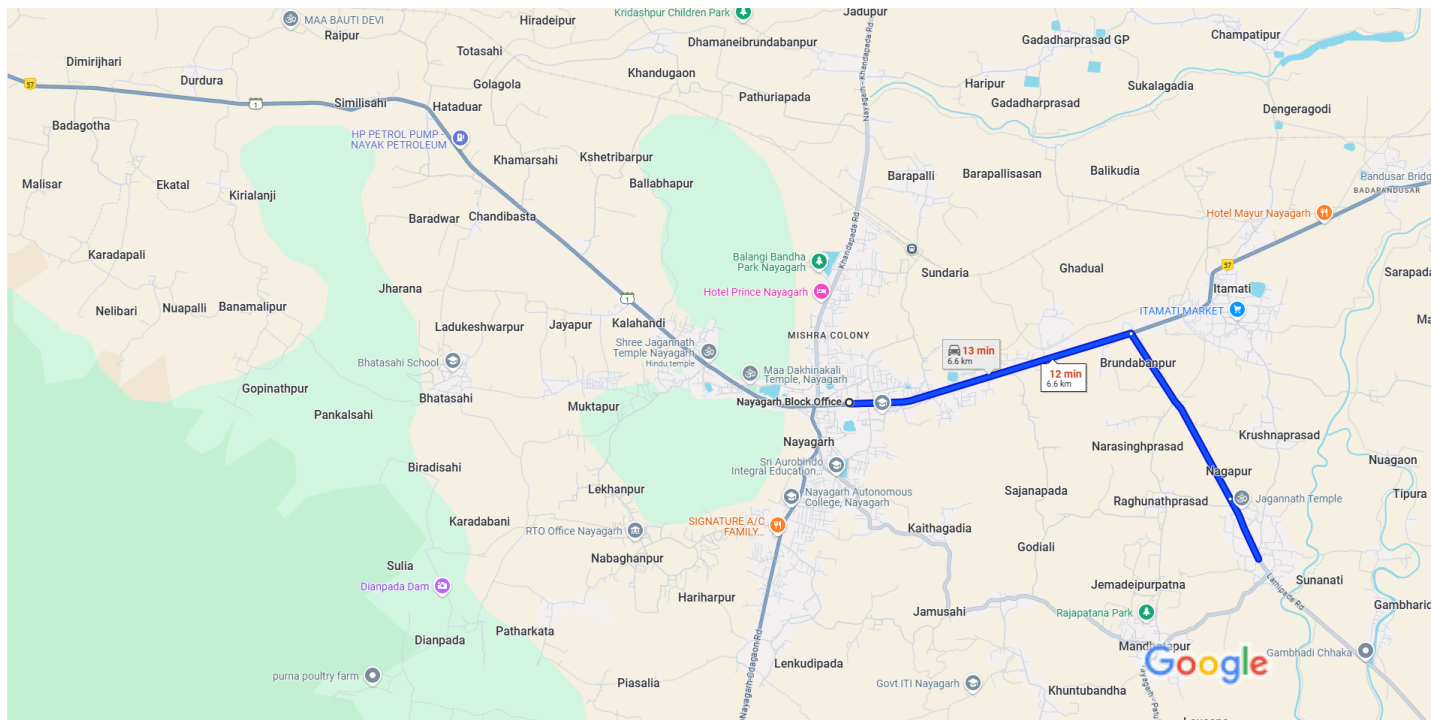

Nayagarh Block Office, 44G5+X9G, Two-wheeler 6.6 km, 12 min
Nayagarh, Odisha 752070 to Lathipada, 4564+63C, Lathipada Rd,
Lathipada, Odisha 752079

Map data ©2025 1 km

via NH57

12 min

Fastest route, despite the usual traffic

6.6 km

via NH57

13 min

Fastest route, despite the usual traffic

6.6 km

Explore nearby Lathipada

Restaurants

Hotels