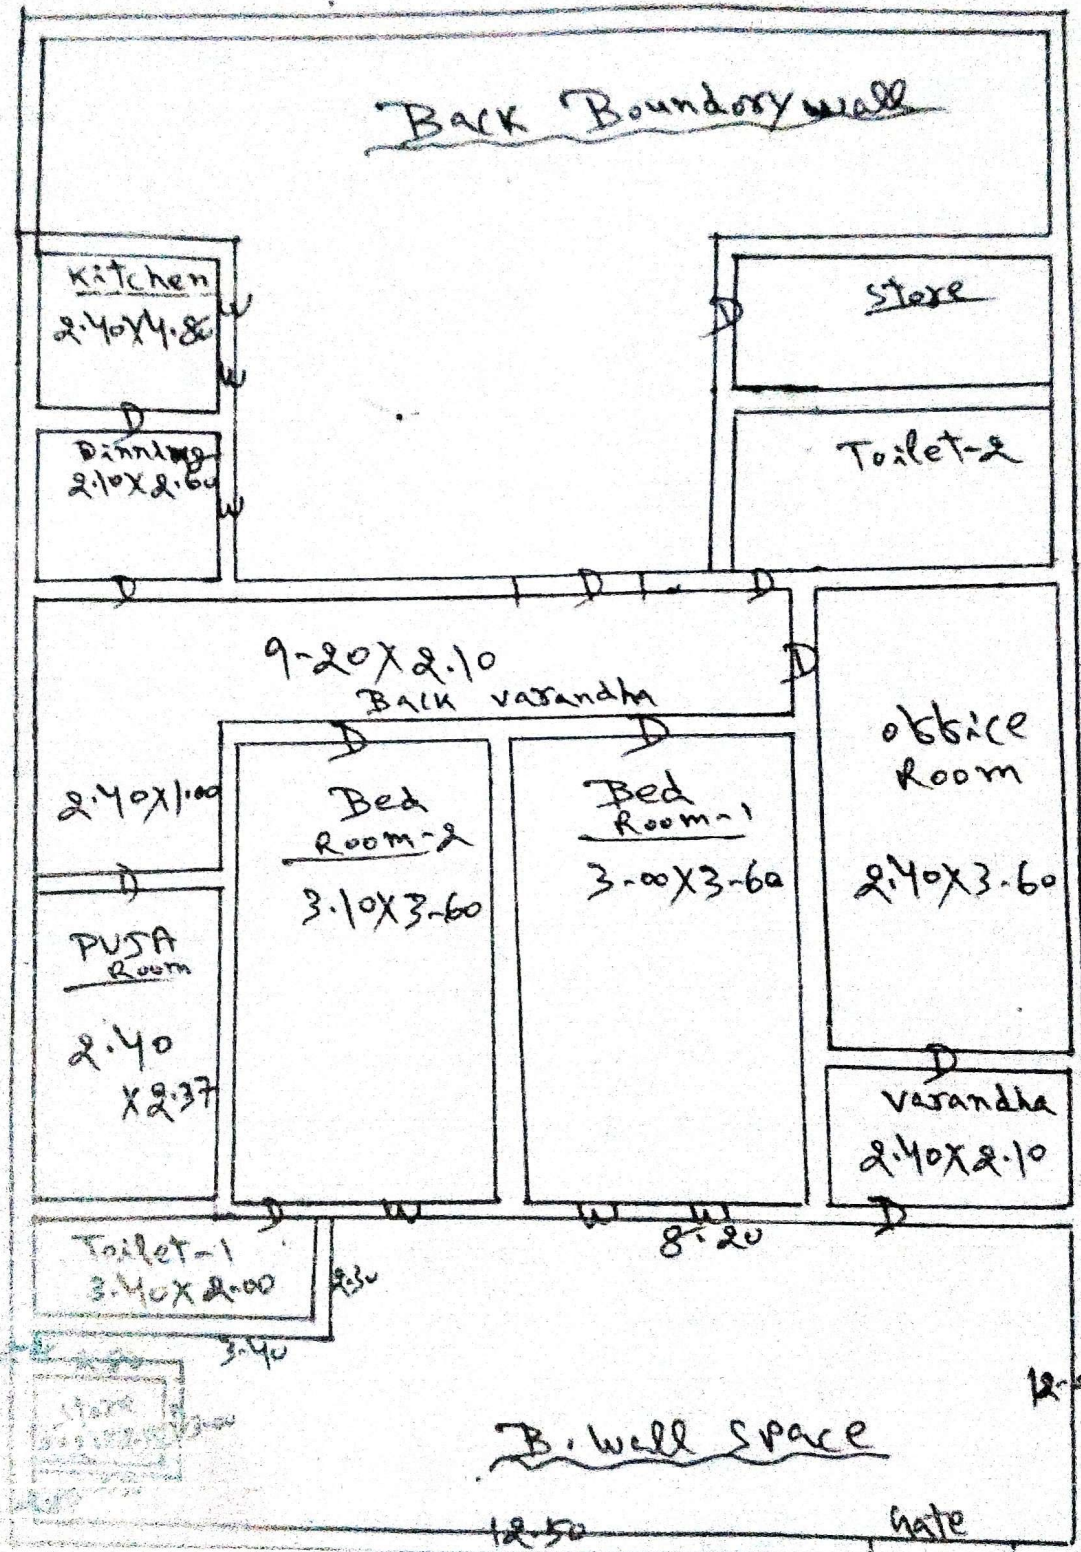

# B.D.O. QUATER

Door  
12 x 1.05 x 2  
window  
6 x 0.90 x 1

FRONT PLAN NOT TO SCALE

REE  
Gudari Block  
B.D.O.  
Gudari.